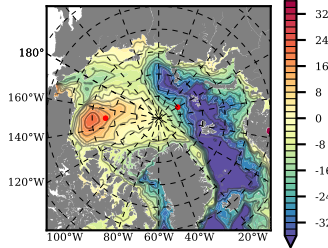

ILBOXE68 mean FWC (m) over 2007

Mean FWC (m) from BG Obs Sys. (Proshutinsky et al. GRL2018) over year 2007

Mean FWC (m) from Init State

ILBOXE68 mean SSH anomaly

Mean DOT from Armitage et al. 2007