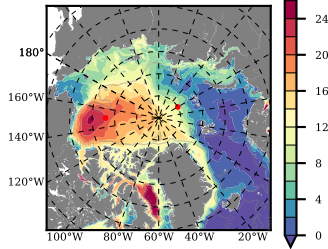

ILBOXE68 mean FWC (m) over 2007

Mean FWC (m) from BG Obs Sys. (Proshutinsky et al. GRL2018) over year 2007

Mean FWC (m) from Init State

ILBOXE68 mean SSH anomaly

Mean DOT from Armitage et al. 2007