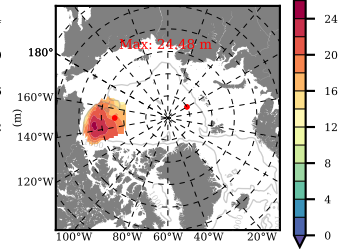

ILBOXE68 mean FWC (m) over 2007

Mean FWC (m) from BG Obs Sys. (Proshutinsky et al. GRL2018) over year 2007

Mean FWC (m) from Init State

ILBOXE68 mean SSH anomaly

Mean DOT from Armitage et al. 2007