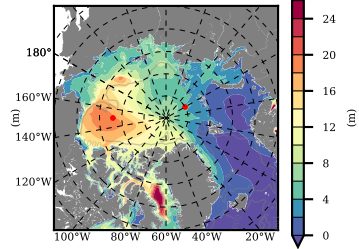

ILBOXE68 mean FWC (m) over 2007

Mean FWC (m) from BG Obs Sys. (Proshutinsky et al. GRL2018) over year 2007

Mean FWC (m) from Init State

ILBOXE68 mean SSH anomaly

Mean DOT from Armitage et al. 2007