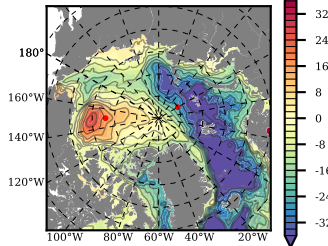

ILBOXE68 mean FWC (m) over 2008

Mean FWC (m) from BG Obs Sys. (Proshutinsky et al. GRL2018) over year 2008

Mean FWC (m) from Init State

ILBOXE68 mean SSH anomaly

Mean DOT from Armitage et al. 2017 2008