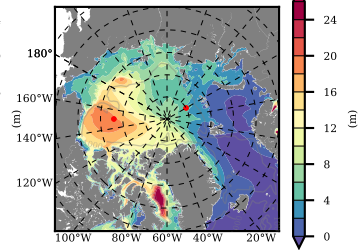

ILBOXE68 mean FWC (m) over 2008

Mean FWC (m) from BG Obs Sys. (Proshutinsky et al. GRL2018) over year 2008

Mean FWC (m) from Init State

ILBOXE68 mean SSH anomaly

Mean DOT from Armitage et al. 2017 2008