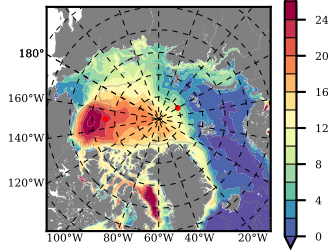

ILBOXE68 mean FWC (m) over 2008

Mean FWC (m) from BG Obs Sys. (Proshutinsky et al. GRL2018) over year 2008

Mean FWC (m) from Init State

ILBOXE68 mean SSH anomaly

Mean DOT from Armitage et al. 2017 2008