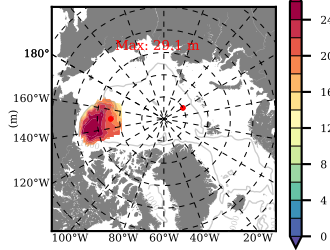

ILBOXE68 mean FWC (m) over 2008

Mean FWC (m) from BG Obs Sys. (Proshutinsky et al. GRL2018) over year 2008

Mean FWC (m) from Init State

ILBOXE68 mean SSH anomaly

Mean DOT from Armitage et al. 2017 2008