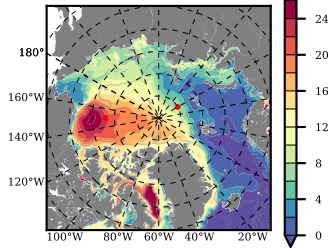

ILBOXE68 mean FWC (m) over 2009

Mean FWC (m) from BG Obs Sys. (Proshutinsky et al. GRL2018) over year 2009

Mean FWC (m) from Init State

ILBOXE68 mean SSH anomaly

Mean DOT from Armitage et al. 2017 2009