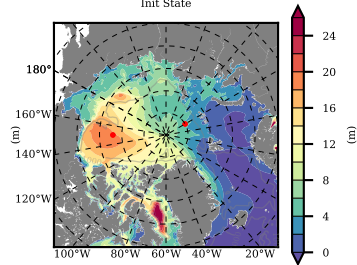

ILBOXE68 mean FWC (m) over 2009

Mean FWC (m) from BG Obs Sys. (Proshutinsky et al. GRL2018) over year 2009

Mean FWC (m) from Init State

ILBOXE68 mean SSH anomaly

Mean DOT from Armitage et al. 2017 2009