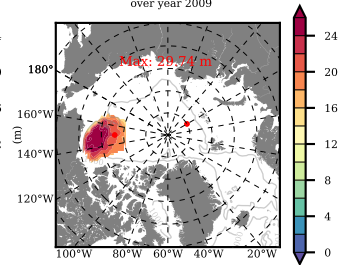

ILBOXE68 mean FWC (m) over 2009

Mean FWC (m) from BG Obs Sys. (Proshutinsky et al. GRL2018) over year 2009

Mean FWC (m) from Init State

ILBOXE68 mean SSH anomaly

Mean DOT from Armitage et al. 2017 2009