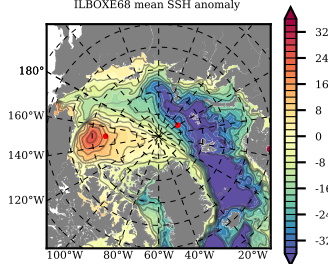

ILBOXE68 mean FWC (m) over 2009

Mean FWC (m) from BG Obs Sys. (Proshutinsky et al. GRL2018) over year 2009

Mean FWC (m) from Init State

ILBOXE68 mean SSH anomaly

Mean DOT from Armitage et al. 2017 2009