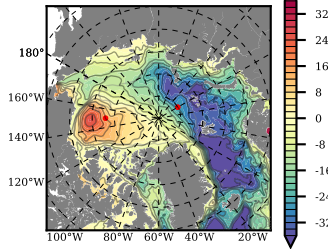

ILBOXE68 mean FWC (m) over 2010

Mean FWC (m) from BG Obs Sys. (Proshutinsky et al. GRL2018) over year 2010

Mean FWC (m) from Init State

ILBOXE68 mean SSH anomaly

Mean DOT from Armitage et al. 2017 2010