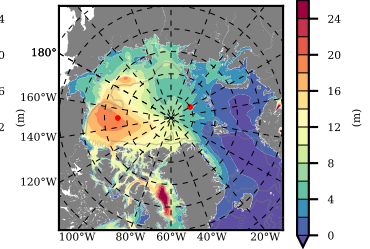

ILBOXE68 mean FWC (m) over 2010

Mean FWC (m) from BG Obs Sys. (Proshutinsky et al. GRL2018) over year 2010

Mean FWC (m) from Init State

ILBOXE68 mean SSH anomaly

Mean DOT from Armitage et al. 2017 2010