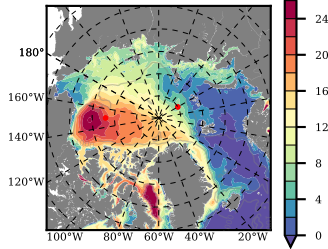

ILBOXE68 mean FWC (m) over 2010

Mean FWC (m) from BG Obs Sys. (Proshutinsky et al. GRL2018) over year 2010

Mean FWC (m) from Init State

ILBOXE68 mean SSH anomaly

Mean DOT from Armitage et al. 2017 2010