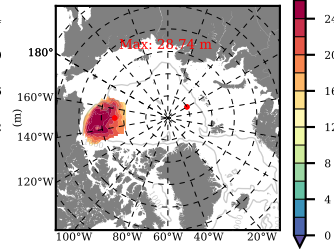

ILBOXE68 mean FWC (m) over 2010

Mean FWC (m) from BG Obs Sys. (Proshutinsky et al. GRL2018) over year 2010

Mean FWC (m) from Init State

ILBOXE68 mean SSH anomaly

Mean DOT from Armitage et al. 2017 2010