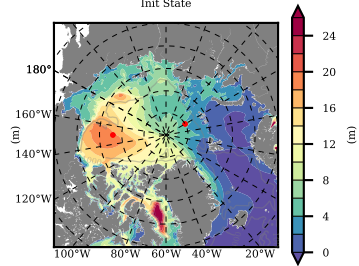

ILBOXE68 mean FWC (m) over 2011

Mean FWC (m) from BG Obs Sys. (Proshutinsky et al. GRL2018) over year 2011

Mean FWC (m) from Init State

ILBOXE68 mean SSH anomaly

Mean DOT from Armitage et al. 2017 2011