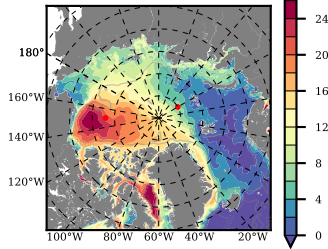

ILBOXE68 mean FWC (m) over 2011

Mean FWC (m) from BG Obs Sys. (Proshutinsky et al. GRL2018) over year 2011

Mean FWC (m) from Init State

ILBOXE68 mean SSH anomaly

Mean DOT from Armitage et al. 2017 2011