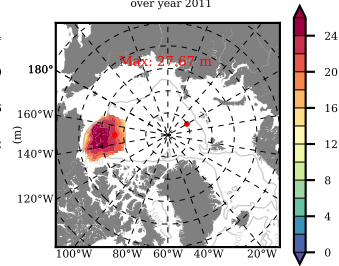

ILBOXE68 mean FWC (m) over 2011

Mean FWC (m) from BG Obs Sys. (Proshutinsky et al. GRL2018) over year 2011

Mean FWC (m) from Init State

ILBOXE68 mean SSH anomaly

Mean DOT from Armitage et al. 2017 2011