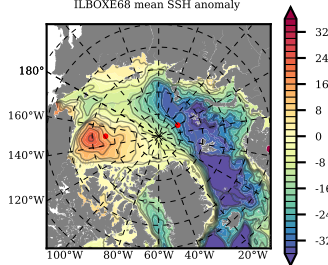

ILBOXE68 mean FWC (m) over 2011

Mean FWC (m) from BG Obs Sys. (Proshutinsky et al. GRL2018) over year 2011

Mean FWC (m) from Init State

ILBOXE68 mean SSH anomaly

Mean DOT from Armitage et al. 2017 2011