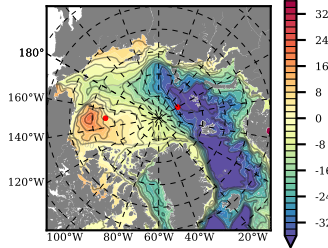

ILBOXE68 mean FWC (m) over 2012

Mean FWC (m) from BG Obs Sys. (Proshutinsky et al. GRL2018) over year 2012

Mean FWC (m) from Init State

ILBOXE68 mean SSH anomaly

Mean DOT from Armitage et al. 2017 2012