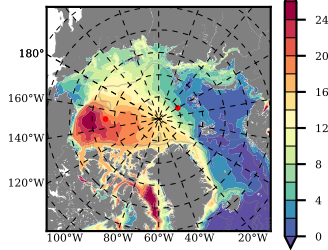

ILBOXE68 mean FWC (m) over 2012

Mean FWC (m) from BG Obs Sys. (Proshutinsky et al. GRL2018) over year 2012

Mean FWC (m) from Init State

ILBOXE68 mean SSH anomaly

Mean DOT from Armitage et al. 2017 2012