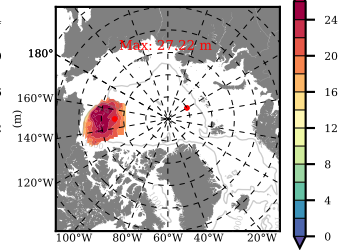

ILBOXE68 mean FWC (m) over 2012

Mean FWC (m) from BG Obs Sys. (Proshutinsky et al. GRL2018) over year 2012

Mean FWC (m) from Init State

ILBOXE68 mean SSH anomaly

Mean DOT from Armitage et al. 2017 2012