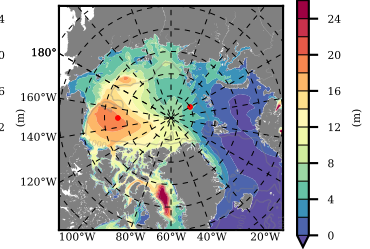

ILBOXE68 mean FWC (m) over 2013

Mean FWC (m) from BG Obs Sys. (Proshutinsky et al. GRL2018) over year 2013

Mean FWC (m) from Init State

ILBOXE68 mean SSH anomaly

Mean DOT from Armitage et al. 2013