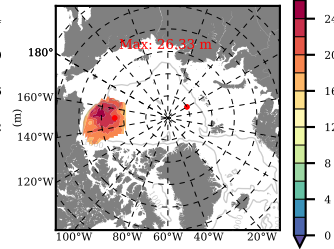

ILBOXE68 mean FWC (m) over 2013

Mean FWC (m) from BG Obs Sys. (Proshutinsky et al. GRL2018) over year 2013

Mean FWC (m) from Init State

ILBOXE68 mean SSH anomaly

Mean DOT from Armitage et al. 2013