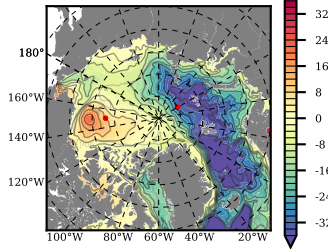

ILBOXE68 mean FWC (m) over 2013

Mean FWC (m) from BG Obs Sys. (Proshutinsky et al. GRL2018) over year 2013

Mean FWC (m) from Init State

ILBOXE68 mean SSH anomaly

Mean DOT from Armitage et al. 2013