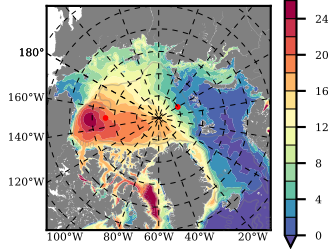

ILBOXE68 mean FWC (m) over 2013

Mean FWC (m) from BG Obs Sys. (Proshutinsky et al. GRL2018) over year 2013

Mean FWC (m) from Init State

ILBOXE68 mean SSH anomaly

Mean DOT from Armitage et al. 2013