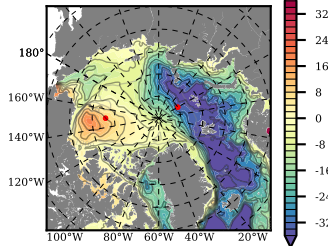

ILBOXE68 mean FWC (m) over 2014

Mean FWC (m) from BG Obs Sys. (Proshutinsky et al. GRL2018) over year 2014

Mean FWC (m) from Init State

ILBOXE68 mean SSH anomaly

Mean DOT from Armitage et al. 2017 2014