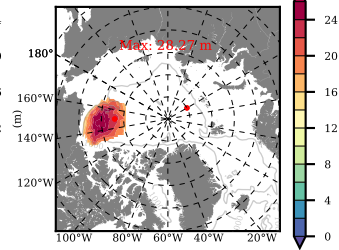

ILBOXE68 mean FWC (m) over 2014

Mean FWC (m) from BG Obs Sys. (Proshutinsky et al. GRL2018) over year 2014

Mean FWC (m) from Init State

ILBOXE68 mean SSH anomaly

Mean DOT from Armitage et al. 2017 2014