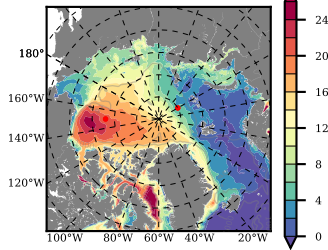

ILBOXE68 mean FWC (m) over 2014

Mean FWC (m) from BG Obs Sys. (Proshutinsky et al. GRL2018) over year 2014

Mean FWC (m) from Init State

ILBOXE68 mean SSH anomaly

Mean DOT from Armitage et al. 2017 2014