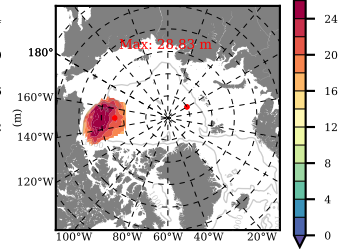

ILBOXE68 mean FWC (m) over 2015

Mean FWC (m) from BG Obs Sys. (Proshutinsky et al. GRL2018) over year 2015

Mean FWC (m) from Init State

ILBOXE68 mean SSH anomaly

Mean DOT from Armitage et al. 2017 2003-2014