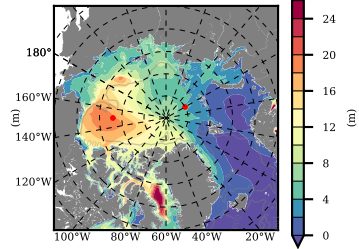

ILBOXE68 mean FWC (m) over 2015

Mean FWC (m) from BG Obs Sys. (Proshutinsky et al. GRL2018) over year 2015

Mean FWC (m) from Init State

ILBOXE68 mean SSH anomaly

Mean DOT from Armitage et al. 2017 2003-2014