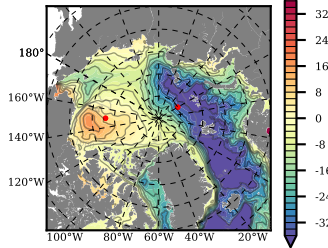

ILBOXE68 mean FWC (m) over 2015

Mean FWC (m) from BG Obs Sys. (Proshutinsky et al. GRL2018) over year 2015

Mean FWC (m) from Init State

ILBOXE68 mean SSH anomaly

Mean DOT from Armitage et al. 2017 2003-2014