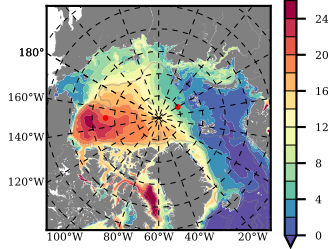

ILBOXE68 mean FWC (m) over 2015

Mean FWC (m) from BG Obs Sys. (Proshutinsky et al. GRL2018) over year 2015

Mean FWC (m) from Init State

ILBOXE68 mean SSH anomaly

Mean DOT from Armitage et al. 2017 2003-2014