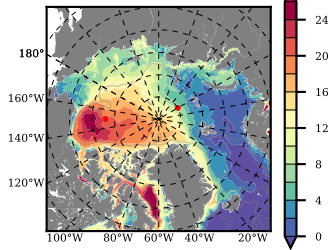

ILBOXE68 mean FWC (m) over 2016

Mean FWC (m) from BG Obs Sys. (Proshutinsky et al. GRL2018) over year 2016

Mean FWC (m) from Init State

ILBOXE68 mean SSH anomaly

Mean DOT from Armitage et al. 2017 2003-2014