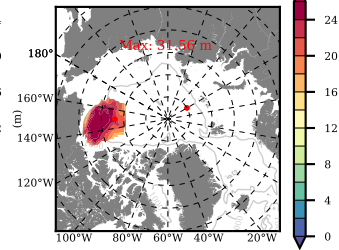

ILBOXE68 mean FWC (m) over 2016

Mean FWC (m) from BG Obs Sys. (Proshutinsky et al. GRL2018) over year 2016

Mean FWC (m) from Init State

ILBOXE68 mean SSH anomaly

Mean DOT from Armitage et al. 2017 2003-2014