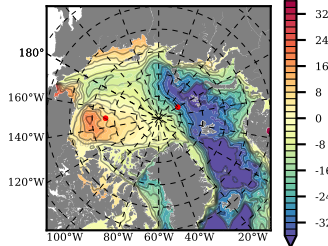

ILBOXE68 mean FWC (m) over 2016

Mean FWC (m) from BG Obs Sys. (Proshutinsky et al. GRL2018) over year 2016

Mean FWC (m) from Init State

ILBOXE68 mean SSH anomaly

Mean DOT from Armitage et al. 2017 2003-2014