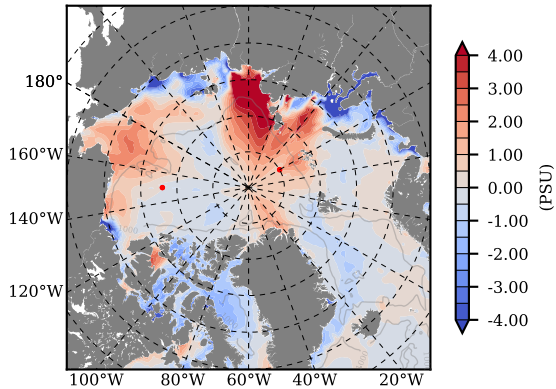

ILBOXE68 mean Temp diff with init. state over 1996
@ depth 0 m

ILBOXE68 mean Temp diff with init. state over 1996
@ depth 97 m

ILBOXE68 mean Sal diff with init. state over 1996
@ depth 0 m

ILBOXE68 mean Sal diff with init. state over 1996
@ depth 97 m