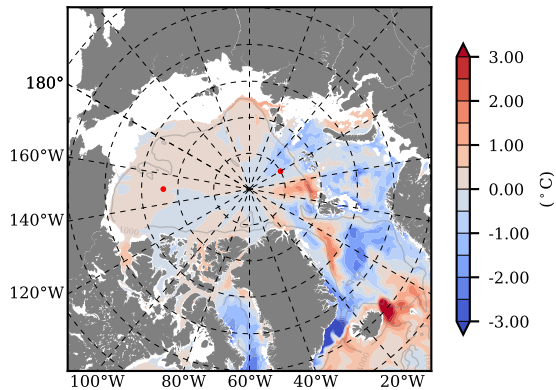

ILBOXE68 mean Temp diff with init. state over 1996
@ depth 0 m

ILBOXE68 mean Temp diff with init. state over 1996
@ depth 97 m

ILBOXE68 mean Sal diff with init. state over 1996
@ depth 0 m

ILBOXE68 mean Sal diff with init. state over 1996
@ depth 97 m