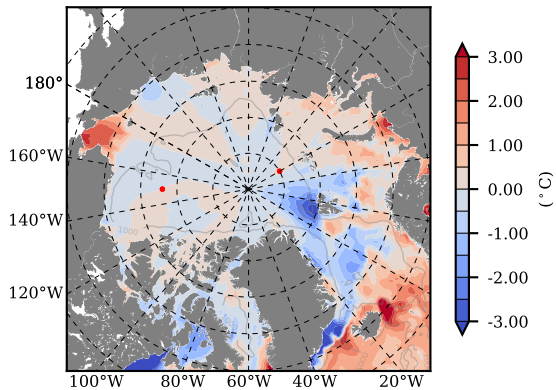

ILBOXE68 mean Temp diff with init. state over 1996
@ depth 0 m

ILBOXE68 mean Temp diff with init. state over 1996
@ depth 97 m

ILBOXE68 mean Sal diff with init. state over 1996
@ depth 0 m

ILBOXE68 mean Sal diff with init. state over 1996
@ depth 97 m