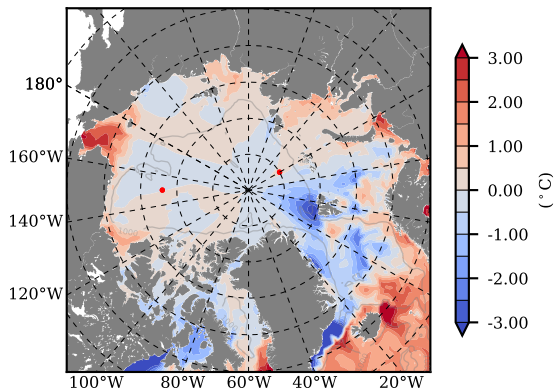

ILBOXE68 mean Temp diff with init. state over 1997  
@ depth 0 m

ILBOXE68 mean Temp diff with init. state over 1997  
@ depth 97 m

ILBOXE68 mean Sal diff with init. state over 1997  
@ depth 0 m

ILBOXE68 mean Sal diff with init. state over 1997  
@ depth 97 m