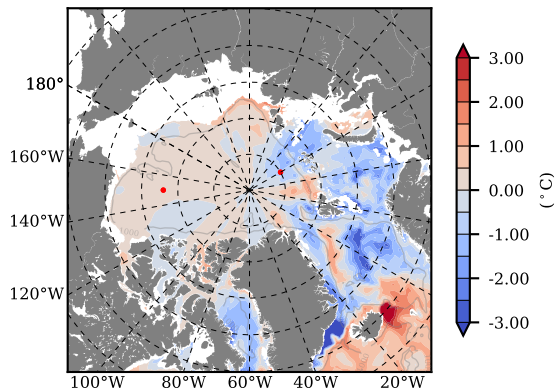

ILBOXE68 mean Temp diff with init. state over 1997  
@ depth 0 m

ILBOXE68 mean Temp diff with init. state over 1997  
@ depth 97 m

ILBOXE68 mean Sal diff with init. state over 1997  
@ depth 0 m

ILBOXE68 mean Sal diff with init. state over 1997  
@ depth 97 m