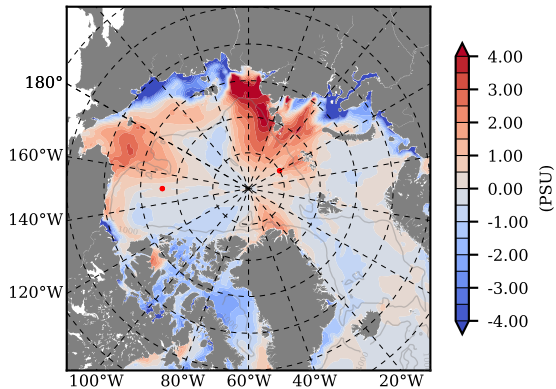

ILBOXE68 mean Temp diff with init. state over 1997  
@ depth 0 m

ILBOXE68 mean Temp diff with init. state over 1997  
@ depth 97 m

ILBOXE68 mean Sal diff with init. state over 1997  
@ depth 0 m

ILBOXE68 mean Sal diff with init. state over 1997  
@ depth 97 m