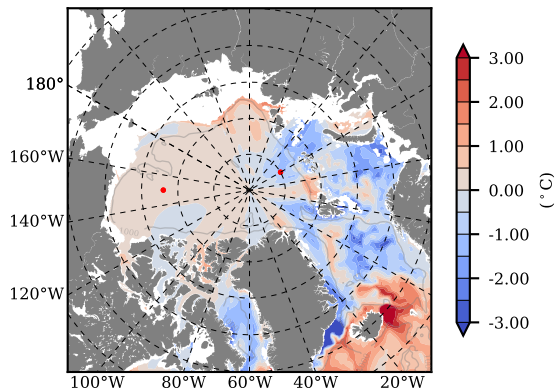

ILBOXE68 mean Temp diff with init. state over 1998
@ depth 0 m

ILBOXE68 mean Temp diff with init. state over 1998
@ depth 97 m

ILBOXE68 mean Sal diff with init. state over 1998
@ depth 0 m

ILBOXE68 mean Sal diff with init. state over 1998
@ depth 97 m