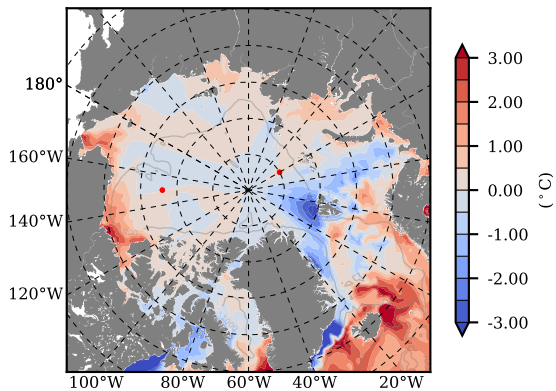

ILBOXE68 mean Temp diff with init. state over 1998
@ depth 0 m

ILBOXE68 mean Temp diff with init. state over 1998
@ depth 97 m

ILBOXE68 mean Sal diff with init. state over 1998
@ depth 0 m

ILBOXE68 mean Sal diff with init. state over 1998
@ depth 97 m