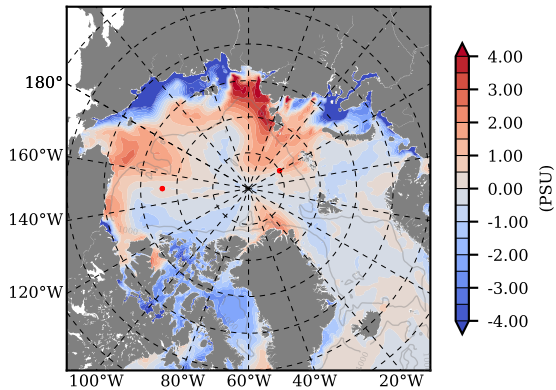

ILBOXE68 mean Temp diff with init. state over 1998
@ depth 0 m

ILBOXE68 mean Temp diff with init. state over 1998
@ depth 97 m

ILBOXE68 mean Sal diff with init. state over 1998
@ depth 0 m

ILBOXE68 mean Sal diff with init. state over 1998
@ depth 97 m