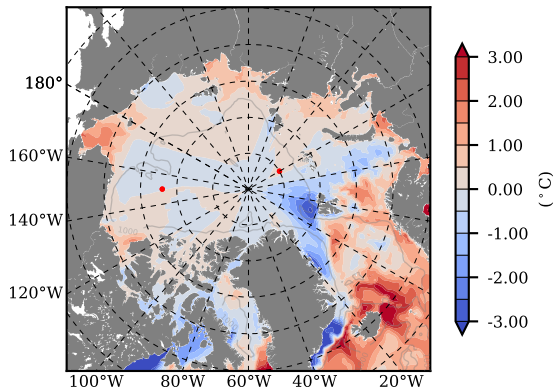

ILBOXE68 mean Temp diff with init. state over 1999
@ depth 0 m

ILBOXE68 mean Temp diff with init. state over 1999
@ depth 97 m

ILBOXE68 mean Sal diff with init. state over 1999
@ depth 0 m

ILBOXE68 mean Sal diff with init. state over 1999
@ depth 97 m