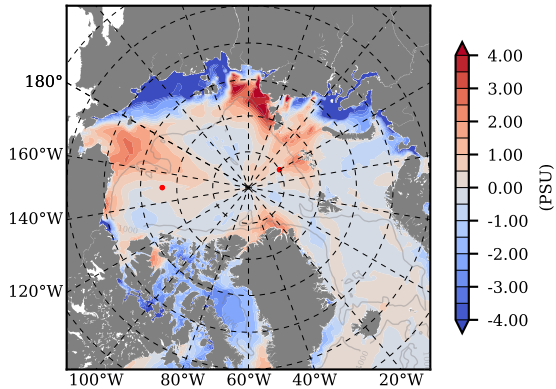

ILBOXE68 mean Temp diff with init. state over 1999
@ depth 0 m

ILBOXE68 mean Temp diff with init. state over 1999
@ depth 97 m

ILBOXE68 mean Sal diff with init. state over 1999
@ depth 0 m

ILBOXE68 mean Sal diff with init. state over 1999
@ depth 97 m