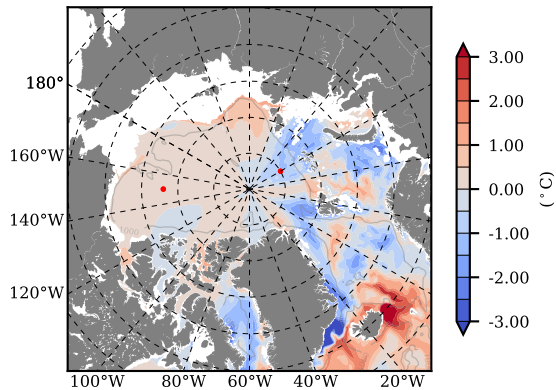

ILBOXE68 mean Temp diff with init. state over 1999
@ depth 0 m

ILBOXE68 mean Temp diff with init. state over 1999
@ depth 97 m

ILBOXE68 mean Sal diff with init. state over 1999
@ depth 0 m

ILBOXE68 mean Sal diff with init. state over 1999
@ depth 97 m