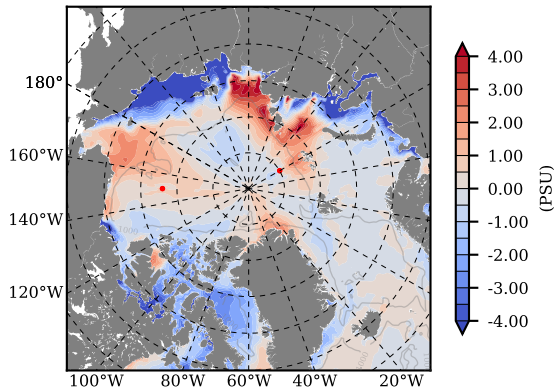

ILBOXE68 mean Temp diff with init. state over 2000
@ depth 0 m

ILBOXE68 mean Temp diff with init. state over 2000
@ depth 97 m

ILBOXE68 mean Sal diff with init. state over 2000
@ depth 0 m

ILBOXE68 mean Sal diff with init. state over 2000
@ depth 97 m