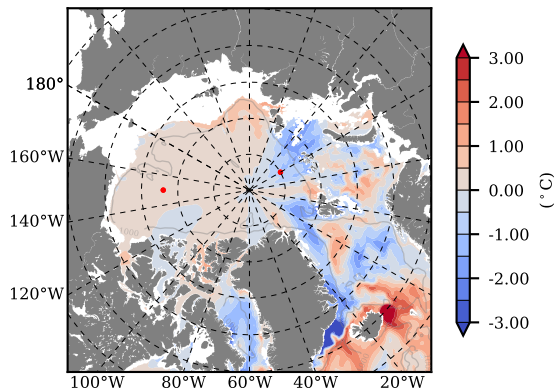

ILBOXE68 mean Temp diff with init. state over 2000
@ depth 0 m

ILBOXE68 mean Temp diff with init. state over 2000
@ depth 97 m

ILBOXE68 mean Sal diff with init. state over 2000
@ depth 0 m

ILBOXE68 mean Sal diff with init. state over 2000
@ depth 97 m