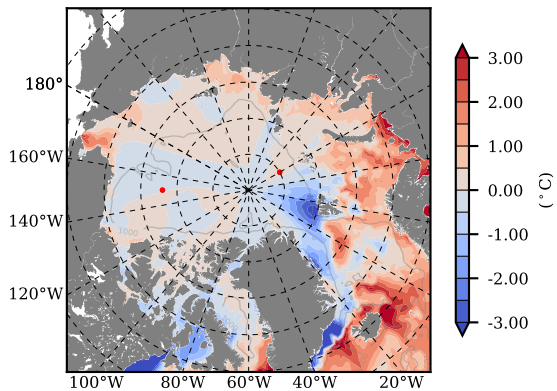

ILBOXE68 mean Temp diff with init. state over 2000
@ depth 0 m

ILBOXE68 mean Temp diff with init. state over 2000
@ depth 97 m

ILBOXE68 mean Sal diff with init. state over 2000
@ depth 0 m

ILBOXE68 mean Sal diff with init. state over 2000
@ depth 97 m