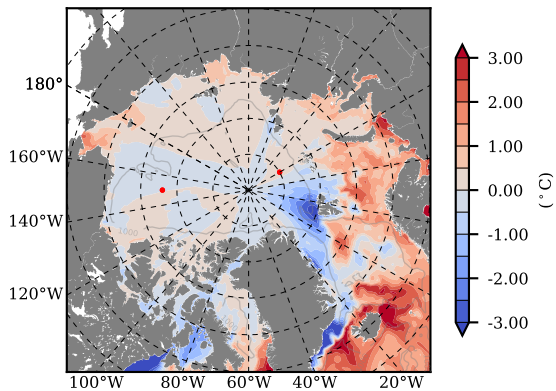

ILBOXE68 mean Temp diff with init. state over 2001
@ depth 0 m

ILBOXE68 mean Temp diff with init. state over 2001
@ depth 97 m

ILBOXE68 mean Sal diff with init. state over 2001
@ depth 0 m

ILBOXE68 mean Sal diff with init. state over 2001
@ depth 97 m