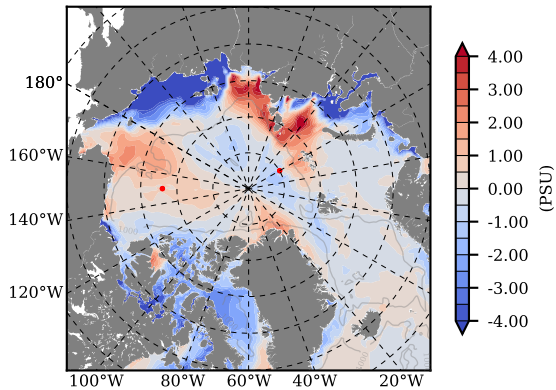

ILBOXE68 mean Temp diff with init. state over 2001
@ depth 0 m

ILBOXE68 mean Temp diff with init. state over 2001
@ depth 97 m

ILBOXE68 mean Sal diff with init. state over 2001
@ depth 0 m

ILBOXE68 mean Sal diff with init. state over 2001
@ depth 97 m