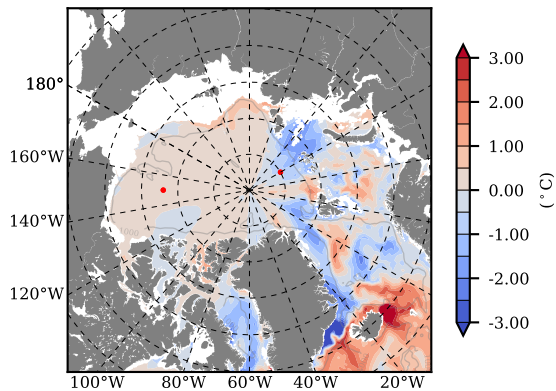

ILBOXE68 mean Temp diff with init. state over 2001
@ depth 0 m

ILBOXE68 mean Temp diff with init. state over 2001
@ depth 97 m

ILBOXE68 mean Sal diff with init. state over 2001
@ depth 0 m

ILBOXE68 mean Sal diff with init. state over 2001
@ depth 97 m