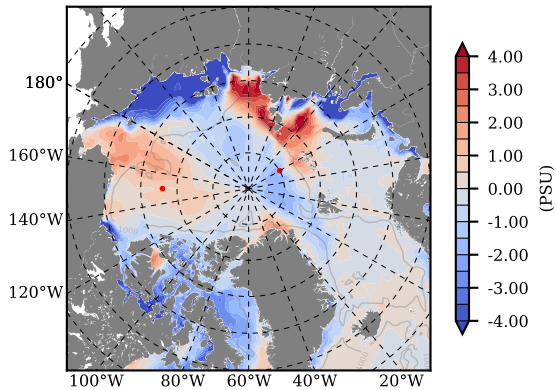

ILBOXE68 mean Temp diff with init. state over 2002
@ depth 0 m

ILBOXE68 mean Temp diff with init. state over 2002
@ depth 97 m

ILBOXE68 mean Sal diff with init. state over 2002
@ depth 0 m

ILBOXE68 mean Sal diff with init. state over 2002
@ depth 97 m