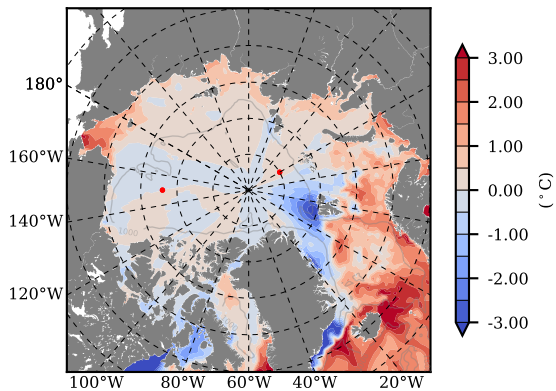

ILBOXE68 mean Temp diff with init. state over 2002
@ depth 0 m

ILBOXE68 mean Temp diff with init. state over 2002
@ depth 97 m

ILBOXE68 mean Sal diff with init. state over 2002
@ depth 0 m

ILBOXE68 mean Sal diff with init. state over 2002
@ depth 97 m