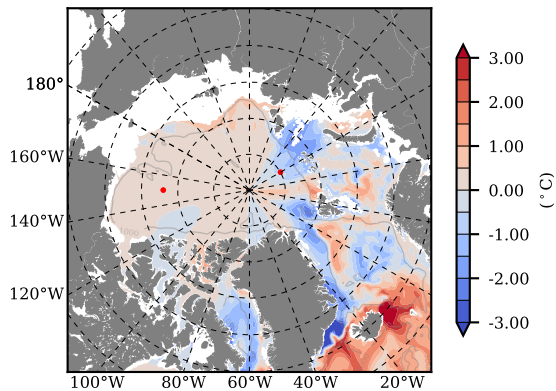

ILBOXE68 mean Temp diff with init. state over 2002
@ depth 0 m

ILBOXE68 mean Temp diff with init. state over 2002
@ depth 97 m

ILBOXE68 mean Sal diff with init. state over 2002
@ depth 0 m

ILBOXE68 mean Sal diff with init. state over 2002
@ depth 97 m