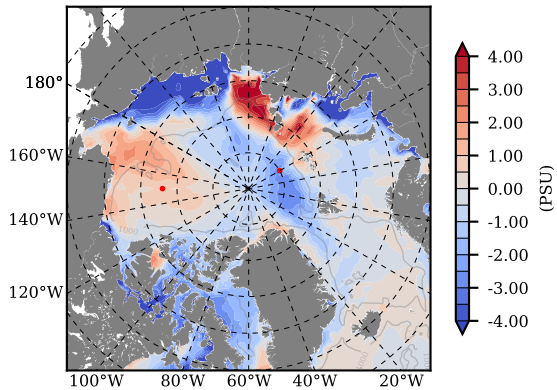

ILBOXE68 mean Temp diff with init. state over 2003
@ depth 0 m

ILBOXE68 mean Temp diff with init. state over 2003
@ depth 97 m

ILBOXE68 mean Sal diff with init. state over 2003
@ depth 0 m

ILBOXE68 mean Sal diff with init. state over 2003
@ depth 97 m