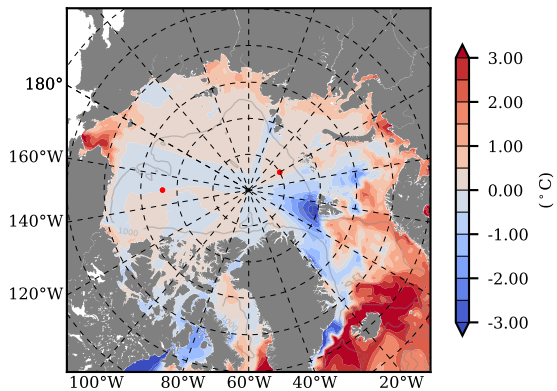

ILBOXE68 mean Temp diff with init. state over 2003
@ depth 0 m

ILBOXE68 mean Temp diff with init. state over 2003
@ depth 97 m

ILBOXE68 mean Sal diff with init. state over 2003
@ depth 0 m

ILBOXE68 mean Sal diff with init. state over 2003
@ depth 97 m