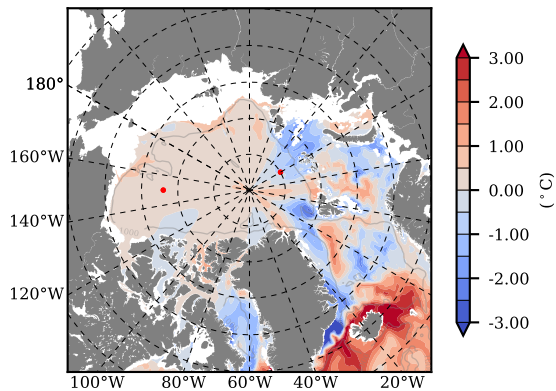

ILBOXE68 mean Temp diff with init. state over 2003
@ depth 0 m

ILBOXE68 mean Temp diff with init. state over 2003
@ depth 97 m

ILBOXE68 mean Sal diff with init. state over 2003
@ depth 0 m

ILBOXE68 mean Sal diff with init. state over 2003
@ depth 97 m