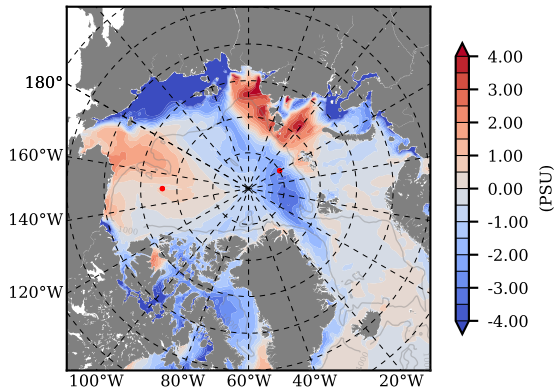

ILBOXE68 mean Temp diff with init. state over 2004  
@ depth 0 m

ILBOXE68 mean Temp diff with init. state over 2004  
@ depth 97 m

ILBOXE68 mean Sal diff with init. state over 2004  
@ depth 0 m

ILBOXE68 mean Sal diff with init. state over 2004  
@ depth 97 m