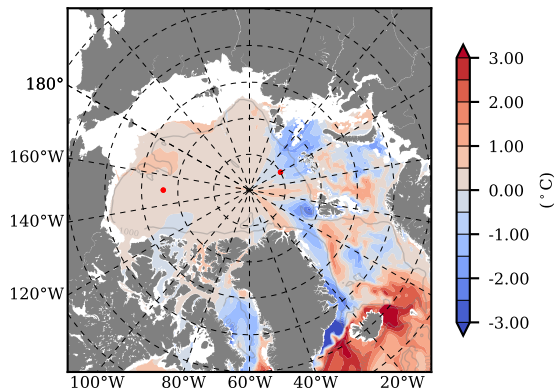

ILBOXE68 mean Temp diff with init. state over 2004  
@ depth 0 m

ILBOXE68 mean Temp diff with init. state over 2004  
@ depth 97 m

ILBOXE68 mean Sal diff with init. state over 2004  
@ depth 0 m

ILBOXE68 mean Sal diff with init. state over 2004  
@ depth 97 m