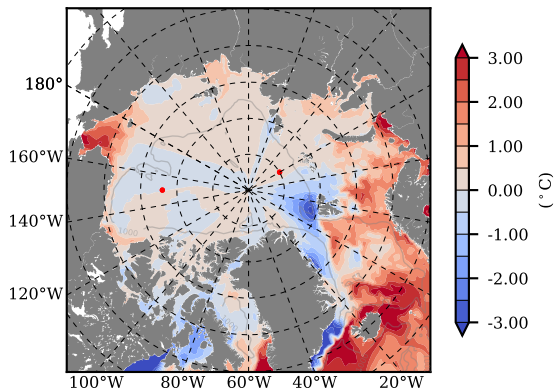

ILBOXE68 mean Temp diff with init. state over 2004  
@ depth 0 m

ILBOXE68 mean Temp diff with init. state over 2004  
@ depth 97 m

ILBOXE68 mean Sal diff with init. state over 2004  
@ depth 0 m

ILBOXE68 mean Sal diff with init. state over 2004  
@ depth 97 m