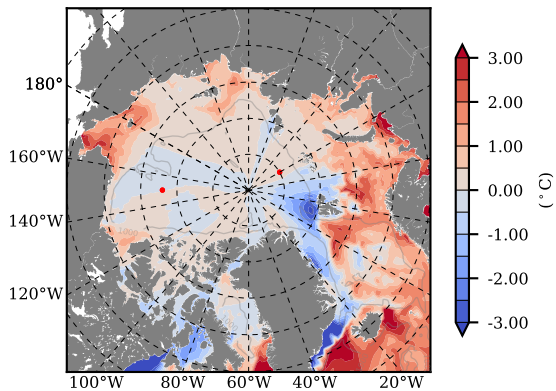

ILBOXE68 mean Temp diff with init. state over 2005  
@ depth 0 m

ILBOXE68 mean Temp diff with init. state over 2005  
@ depth 97 m

ILBOXE68 mean Sal diff with init. state over 2005  
@ depth 0 m

ILBOXE68 mean Sal diff with init. state over 2005  
@ depth 97 m