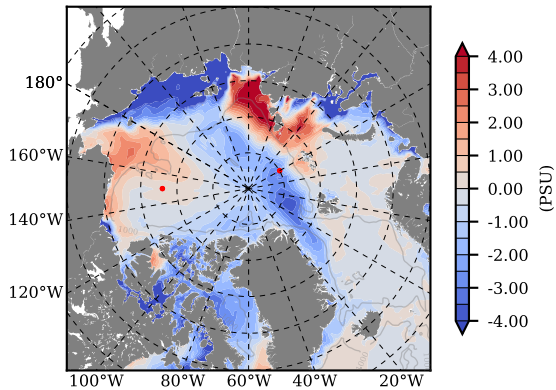

ILBOXE68 mean Temp diff with init. state over 2005  
@ depth 0 m

ILBOXE68 mean Temp diff with init. state over 2005  
@ depth 97 m

ILBOXE68 mean Sal diff with init. state over 2005  
@ depth 0 m

ILBOXE68 mean Sal diff with init. state over 2005  
@ depth 97 m