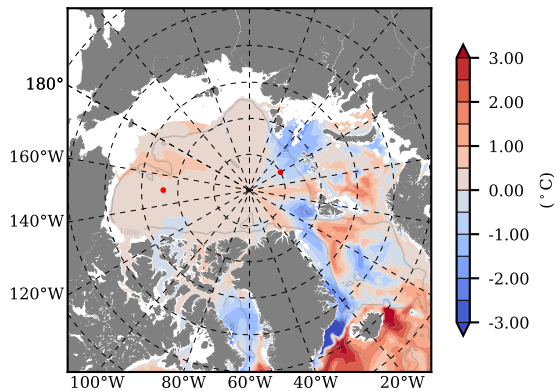

ILBOXE68 mean Temp diff with init. state over 2005  
@ depth 0 m

ILBOXE68 mean Temp diff with init. state over 2005  
@ depth 97 m

ILBOXE68 mean Sal diff with init. state over 2005  
@ depth 0 m

ILBOXE68 mean Sal diff with init. state over 2005  
@ depth 97 m