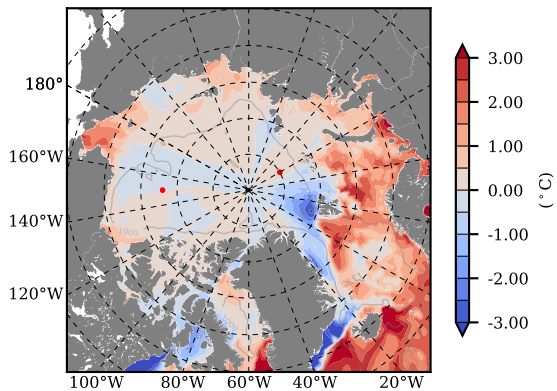

ILBOXE68 mean Temp diff with init. state over 2006
@ depth 0 m

ILBOXE68 mean Temp diff with init. state over 2006
@ depth 97 m

ILBOXE68 mean Sal diff with init. state over 2006
@ depth 0 m

ILBOXE68 mean Sal diff with init. state over 2006
@ depth 97 m