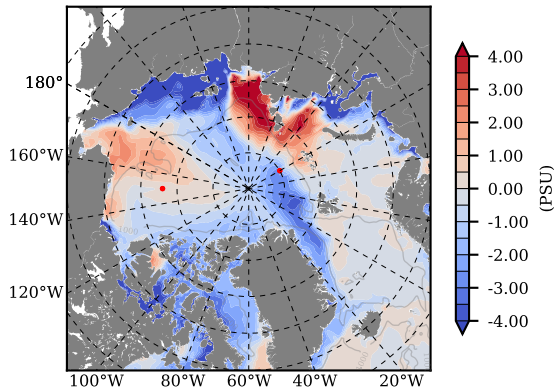

ILBOXE68 mean Temp diff with init. state over 2006
@ depth 0 m

ILBOXE68 mean Temp diff with init. state over 2006
@ depth 97 m

ILBOXE68 mean Sal diff with init. state over 2006
@ depth 0 m

ILBOXE68 mean Sal diff with init. state over 2006
@ depth 97 m