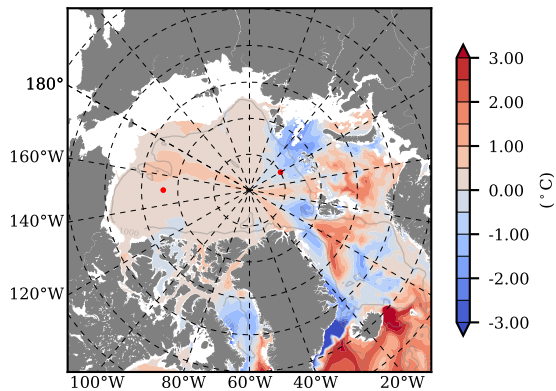

ILBOXE68 mean Temp diff with init. state over 2006
@ depth 0 m

ILBOXE68 mean Temp diff with init. state over 2006
@ depth 97 m

ILBOXE68 mean Sal diff with init. state over 2006
@ depth 0 m

ILBOXE68 mean Sal diff with init. state over 2006
@ depth 97 m