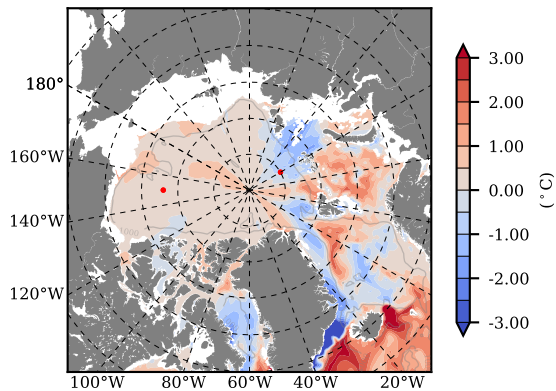

ILBOXE68 mean Temp diff with init. state over 2007
@ depth 0 m

ILBOXE68 mean Temp diff with init. state over 2007
@ depth 97 m

ILBOXE68 mean Sal diff with init. state over 2007
@ depth 0 m

ILBOXE68 mean Sal diff with init. state over 2007
@ depth 97 m