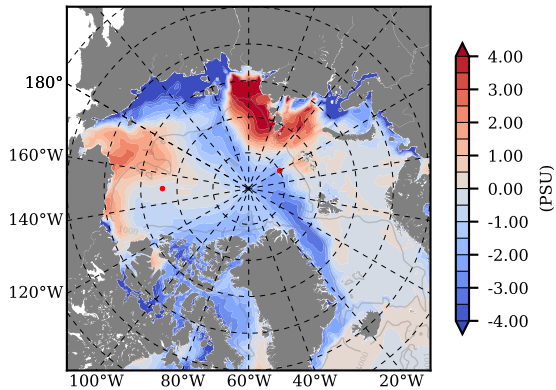

ILBOXE68 mean Temp diff with init. state over 2007
@ depth 0 m

ILBOXE68 mean Temp diff with init. state over 2007
@ depth 97 m

ILBOXE68 mean Sal diff with init. state over 2007
@ depth 0 m

ILBOXE68 mean Sal diff with init. state over 2007
@ depth 97 m