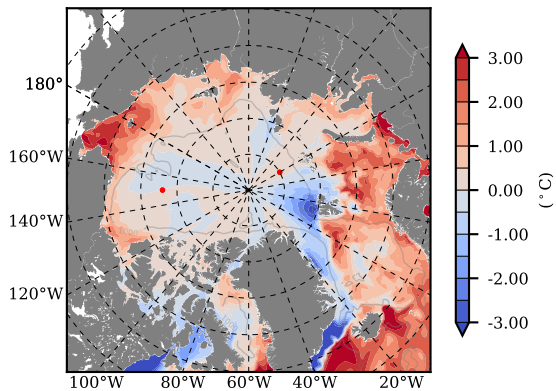

ILBOXE68 mean Temp diff with init. state over 2007
@ depth 0 m

ILBOXE68 mean Temp diff with init. state over 2007
@ depth 97 m

ILBOXE68 mean Sal diff with init. state over 2007
@ depth 0 m

ILBOXE68 mean Sal diff with init. state over 2007
@ depth 97 m