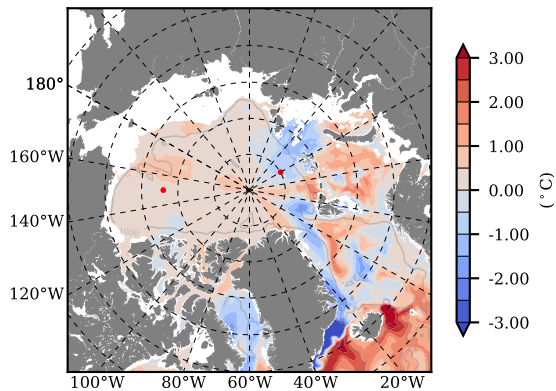

ILBOXE68 mean Temp diff with init. state over 2008  
@ depth 0 m

ILBOXE68 mean Temp diff with init. state over 2008  
@ depth 97 m

ILBOXE68 mean Sal diff with init. state over 2008  
@ depth 0 m

ILBOXE68 mean Sal diff with init. state over 2008  
@ depth 97 m