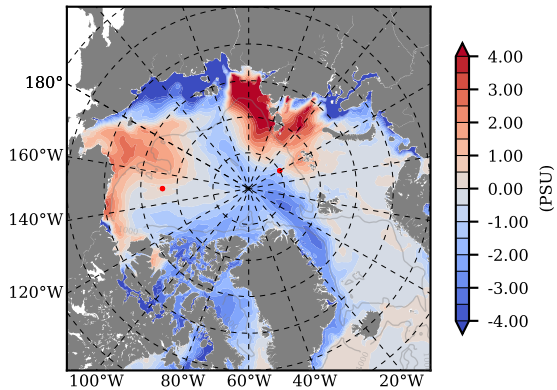

ILBOXE68 mean Temp diff with init. state over 2008  
@ depth 0 m

ILBOXE68 mean Temp diff with init. state over 2008  
@ depth 97 m

ILBOXE68 mean Sal diff with init. state over 2008  
@ depth 0 m

ILBOXE68 mean Sal diff with init. state over 2008  
@ depth 97 m