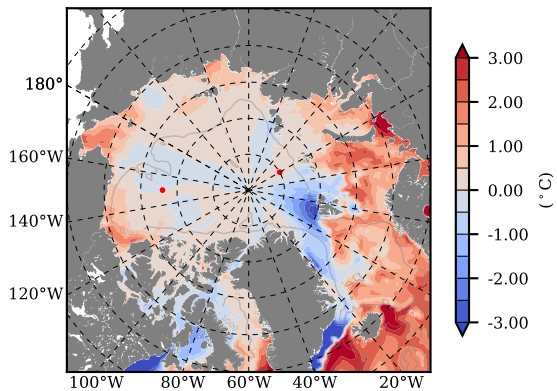

ILBOXE68 mean Temp diff with init. state over 2008  
@ depth 0 m

ILBOXE68 mean Temp diff with init. state over 2008  
@ depth 97 m

ILBOXE68 mean Sal diff with init. state over 2008  
@ depth 0 m

ILBOXE68 mean Sal diff with init. state over 2008  
@ depth 97 m