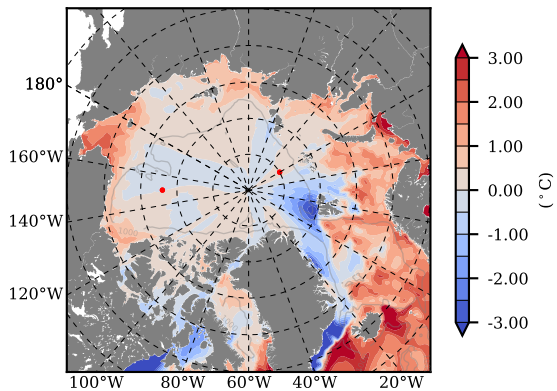

ILBOXE68 mean Temp diff with init. state over 2009  
@ depth 0 m

ILBOXE68 mean Temp diff with init. state over 2009  
@ depth 97 m

ILBOXE68 mean Sal diff with init. state over 2009  
@ depth 0 m

ILBOXE68 mean Sal diff with init. state over 2009  
@ depth 97 m