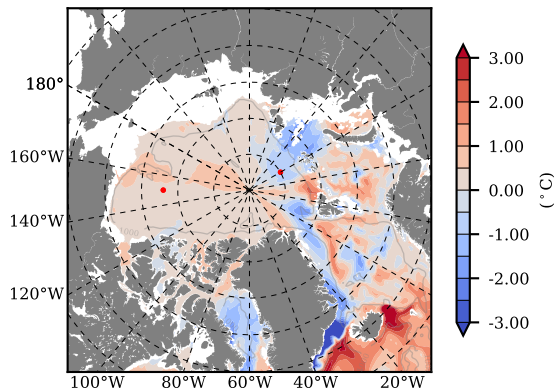

ILBOXE68 mean Temp diff with init. state over 2009  
@ depth 0 m

ILBOXE68 mean Temp diff with init. state over 2009  
@ depth 97 m

ILBOXE68 mean Sal diff with init. state over 2009  
@ depth 0 m

ILBOXE68 mean Sal diff with init. state over 2009  
@ depth 97 m