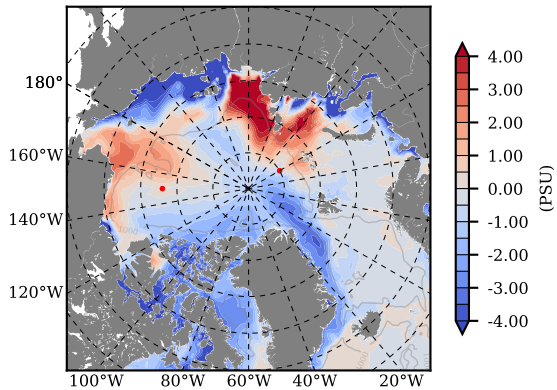

ILBOXE68 mean Temp diff with init. state over 2009  
@ depth 0 m

ILBOXE68 mean Temp diff with init. state over 2009  
@ depth 97 m

ILBOXE68 mean Sal diff with init. state over 2009  
@ depth 0 m

ILBOXE68 mean Sal diff with init. state over 2009  
@ depth 97 m