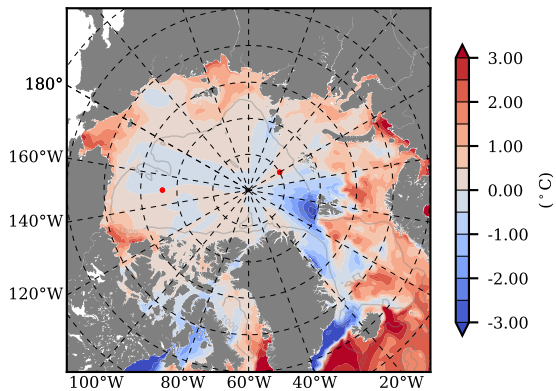

ILBOXE68 mean Temp diff with init. state over 2010
@ depth 0 m

ILBOXE68 mean Temp diff with init. state over 2010
@ depth 97 m

ILBOXE68 mean Sal diff with init. state over 2010
@ depth 0 m

ILBOXE68 mean Sal diff with init. state over 2010
@ depth 97 m