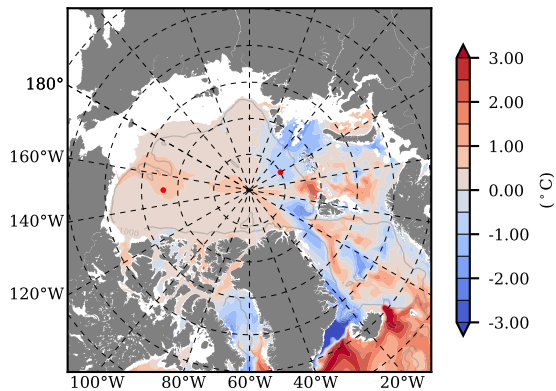

ILBOXE68 mean Temp diff with init. state over 2010
@ depth 0 m

ILBOXE68 mean Temp diff with init. state over 2010
@ depth 97 m

ILBOXE68 mean Sal diff with init. state over 2010
@ depth 0 m

ILBOXE68 mean Sal diff with init. state over 2010
@ depth 97 m