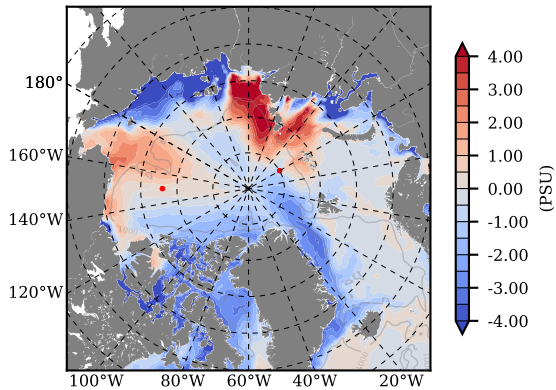

ILBOXE68 mean Temp diff with init. state over 2010
@ depth 0 m

ILBOXE68 mean Temp diff with init. state over 2010
@ depth 97 m

ILBOXE68 mean Sal diff with init. state over 2010
@ depth 0 m

ILBOXE68 mean Sal diff with init. state over 2010
@ depth 97 m