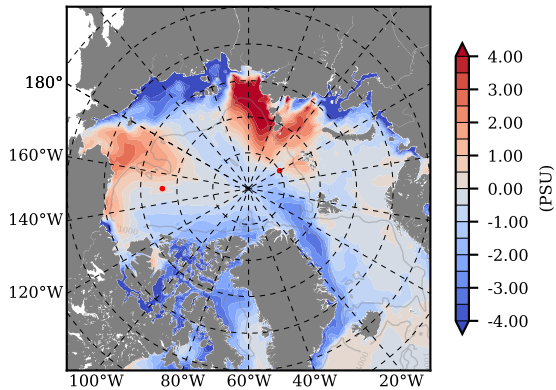

ILBOXE68 mean Temp diff with init. state over 2011
@ depth 0 m

ILBOXE68 mean Temp diff with init. state over 2011
@ depth 97 m

ILBOXE68 mean Sal diff with init. state over 2011
@ depth 0 m

ILBOXE68 mean Sal diff with init. state over 2011
@ depth 97 m