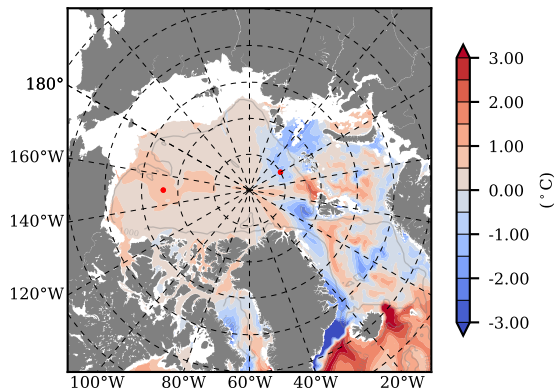

ILBOXE68 mean Temp diff with init. state over 2011
@ depth 0 m

ILBOXE68 mean Temp diff with init. state over 2011
@ depth 97 m

ILBOXE68 mean Sal diff with init. state over 2011
@ depth 0 m

ILBOXE68 mean Sal diff with init. state over 2011
@ depth 97 m