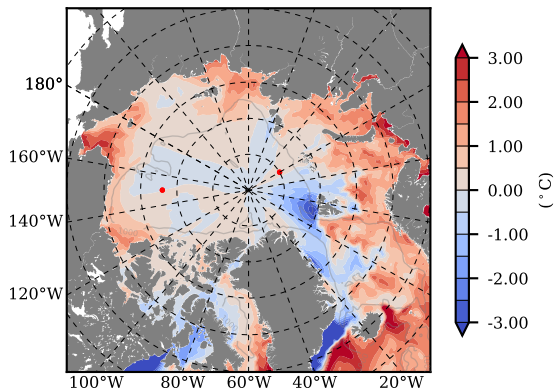

ILBOXE68 mean Temp diff with init. state over 2011
@ depth 0 m

ILBOXE68 mean Temp diff with init. state over 2011
@ depth 97 m

ILBOXE68 mean Sal diff with init. state over 2011
@ depth 0 m

ILBOXE68 mean Sal diff with init. state over 2011
@ depth 97 m