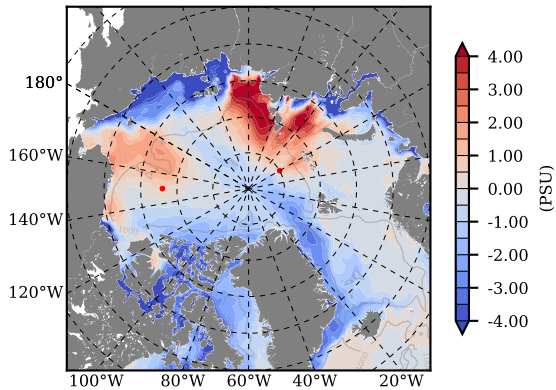

ILBOXE68 mean Temp diff with init. state over 2012
@ depth 0 m

ILBOXE68 mean Temp diff with init. state over 2012
@ depth 97 m

ILBOXE68 mean Sal diff with init. state over 2012
@ depth 0 m

ILBOXE68 mean Sal diff with init. state over 2012
@ depth 97 m