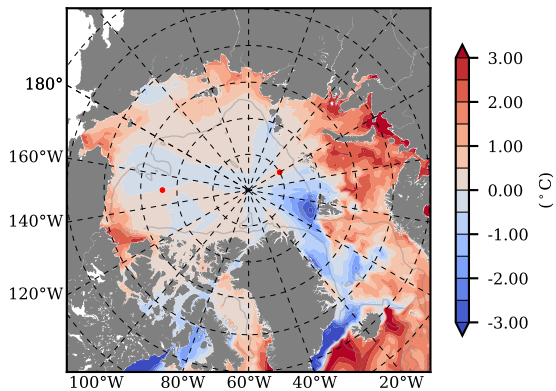

ILBOXE68 mean Temp diff with init. state over 2012
@ depth 0 m

ILBOXE68 mean Temp diff with init. state over 2012
@ depth 97 m

ILBOXE68 mean Sal diff with init. state over 2012
@ depth 0 m

ILBOXE68 mean Sal diff with init. state over 2012
@ depth 97 m