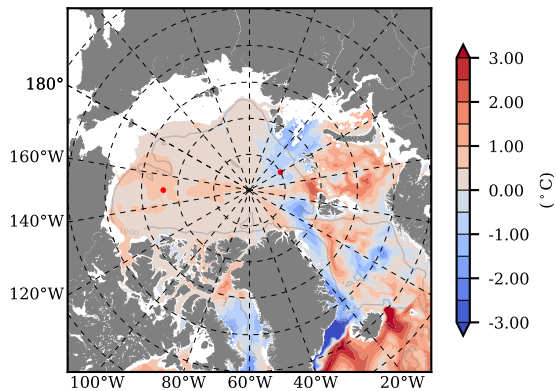

ILBOXE68 mean Temp diff with init. state over 2012
@ depth 0 m

ILBOXE68 mean Temp diff with init. state over 2012
@ depth 97 m

ILBOXE68 mean Sal diff with init. state over 2012
@ depth 0 m

ILBOXE68 mean Sal diff with init. state over 2012
@ depth 97 m