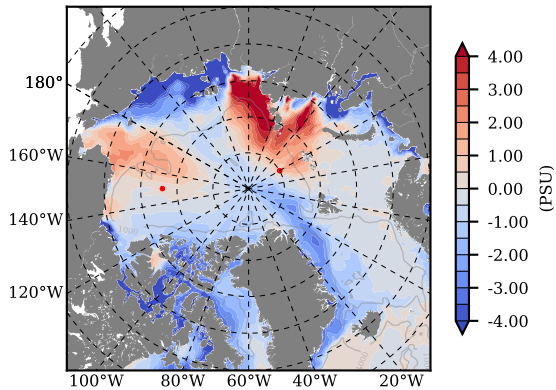

ILBOXE68 mean Temp diff with init. state over 2013
@ depth 0 m

ILBOXE68 mean Temp diff with init. state over 2013
@ depth 97 m

ILBOXE68 mean Sal diff with init. state over 2013
@ depth 0 m

ILBOXE68 mean Sal diff with init. state over 2013
@ depth 97 m