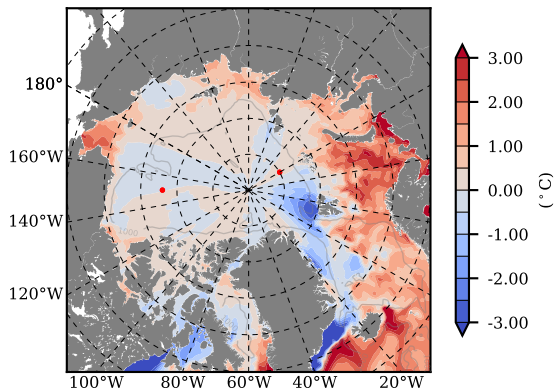

ILBOXE68 mean Temp diff with init. state over 2013
@ depth 0 m

ILBOXE68 mean Temp diff with init. state over 2013
@ depth 97 m

ILBOXE68 mean Sal diff with init. state over 2013
@ depth 0 m

ILBOXE68 mean Sal diff with init. state over 2013
@ depth 97 m