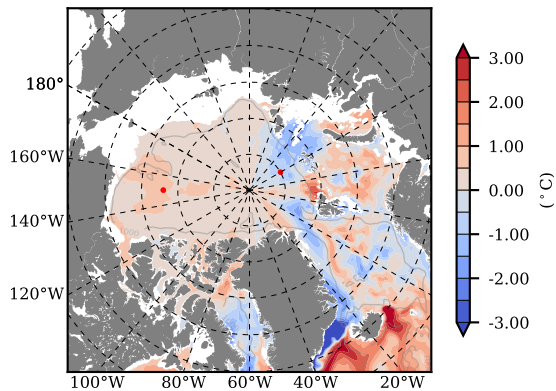

ILBOXE68 mean Temp diff with init. state over 2013
@ depth 0 m

ILBOXE68 mean Temp diff with init. state over 2013
@ depth 97 m

ILBOXE68 mean Sal diff with init. state over 2013
@ depth 0 m

ILBOXE68 mean Sal diff with init. state over 2013
@ depth 97 m