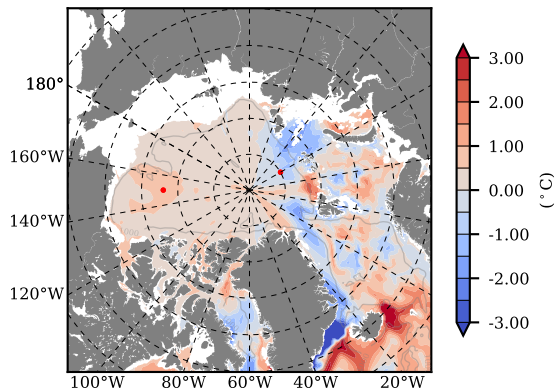

ILBOXE68 mean Temp diff with init. state over 2014
@ depth 0 m

ILBOXE68 mean Temp diff with init. state over 2014
@ depth 97 m

ILBOXE68 mean Sal diff with init. state over 2014
@ depth 0 m

ILBOXE68 mean Sal diff with init. state over 2014
@ depth 97 m