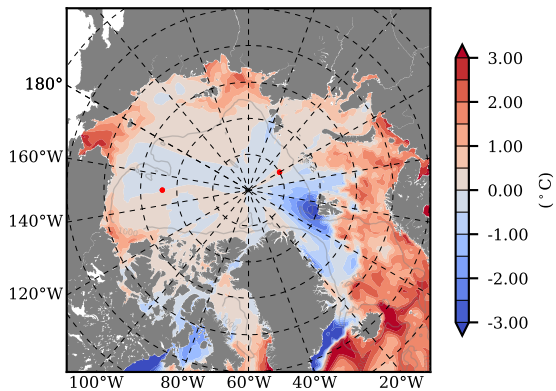

ILBOXE68 mean Temp diff with init. state over 2014
@ depth 0 m

ILBOXE68 mean Temp diff with init. state over 2014
@ depth 97 m

ILBOXE68 mean Sal diff with init. state over 2014
@ depth 0 m

ILBOXE68 mean Sal diff with init. state over 2014
@ depth 97 m