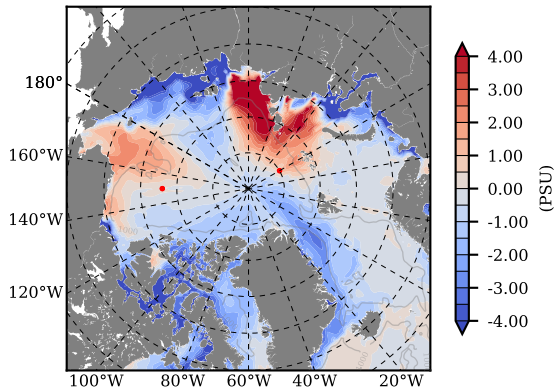

ILBOXE68 mean Temp diff with init. state over 2014
@ depth 0 m

ILBOXE68 mean Temp diff with init. state over 2014
@ depth 97 m

ILBOXE68 mean Sal diff with init. state over 2014
@ depth 0 m

ILBOXE68 mean Sal diff with init. state over 2014
@ depth 97 m