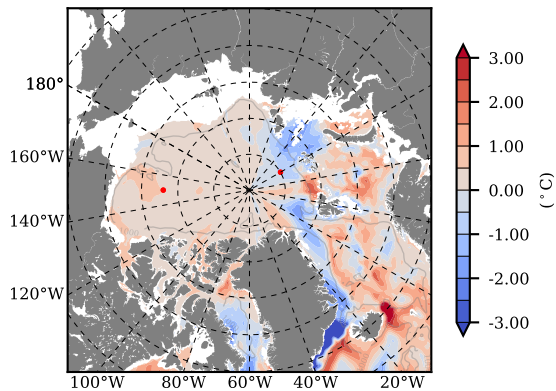

ILBOXE68 mean Temp diff with init. state over 2015
@ depth 0 m

ILBOXE68 mean Temp diff with init. state over 2015
@ depth 97 m

ILBOXE68 mean Sal diff with init. state over 2015
@ depth 0 m

ILBOXE68 mean Sal diff with init. state over 2015
@ depth 97 m