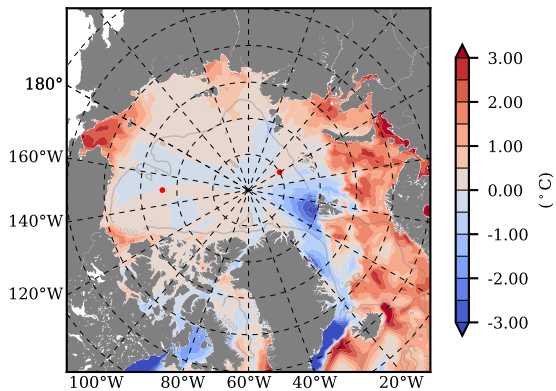

ILBOXE68 mean Temp diff with init. state over 2015
@ depth 0 m

ILBOXE68 mean Temp diff with init. state over 2015
@ depth 97 m

ILBOXE68 mean Sal diff with init. state over 2015
@ depth 0 m

ILBOXE68 mean Sal diff with init. state over 2015
@ depth 97 m