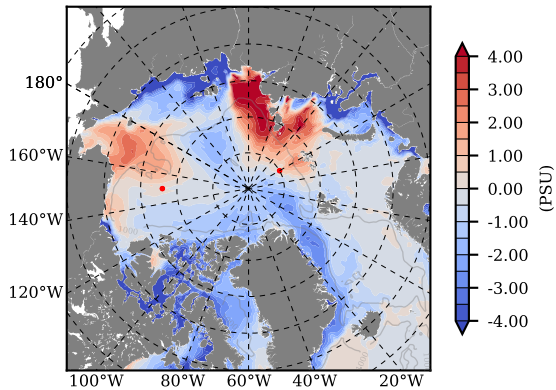

ILBOXE68 mean Temp diff with init. state over 2015
@ depth 0 m

ILBOXE68 mean Temp diff with init. state over 2015
@ depth 97 m

ILBOXE68 mean Sal diff with init. state over 2015
@ depth 0 m

ILBOXE68 mean Sal diff with init. state over 2015
@ depth 97 m