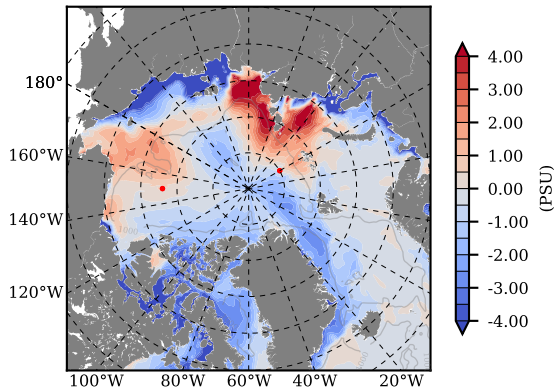

ILBOXE68 mean Temp diff with init. state over 2016
@ depth 0 m

ILBOXE68 mean Temp diff with init. state over 2016
@ depth 97 m

ILBOXE68 mean Sal diff with init. state over 2016
@ depth 0 m

ILBOXE68 mean Sal diff with init. state over 2016
@ depth 97 m