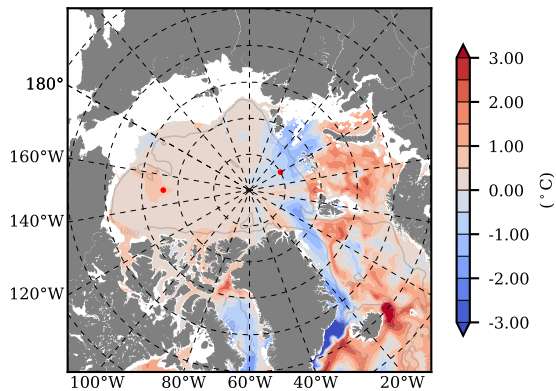

ILBOXE68 mean Temp diff with init. state over 2016
@ depth 0 m

ILBOXE68 mean Temp diff with init. state over 2016
@ depth 97 m

ILBOXE68 mean Sal diff with init. state over 2016
@ depth 0 m

ILBOXE68 mean Sal diff with init. state over 2016
@ depth 97 m