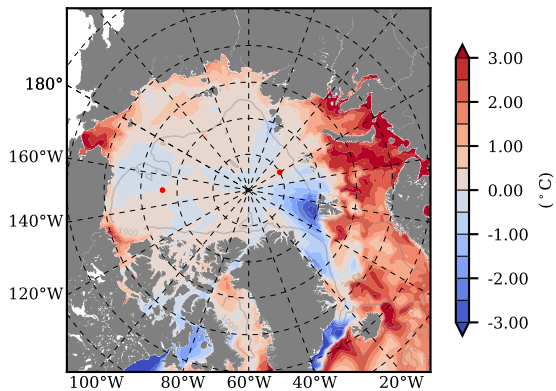

ILBOXE68 mean Temp diff with init. state over 2016
@ depth 0 m

ILBOXE68 mean Temp diff with init. state over 2016
@ depth 97 m

ILBOXE68 mean Sal diff with init. state over 2016
@ depth 0 m

ILBOXE68 mean Sal diff with init. state over 2016
@ depth 97 m