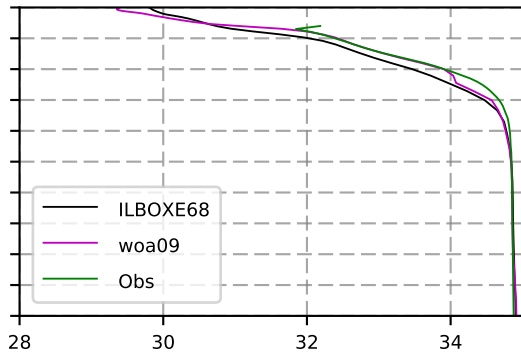

2000 mean temperature
@ moor Arctic B box

2000 mean Salinity
@ moor Arctic B box

@ moor EUR box

@ moor EUR box