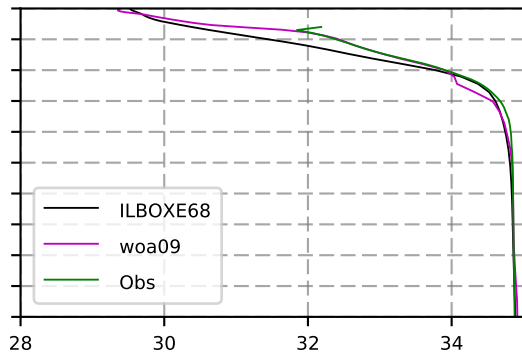

2014 mean temperature  
@ moor Arctic B box

2014 mean Salinity  
@ moor Arctic B box

@ moor EUR box

@ moor EUR box