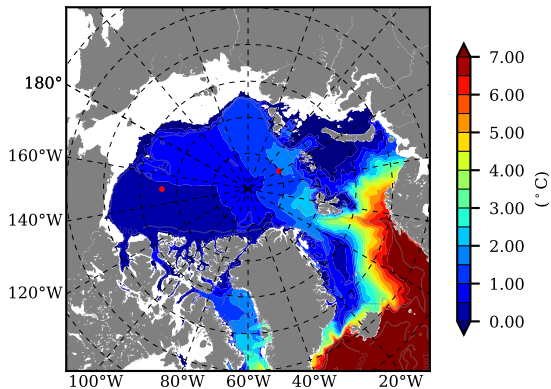

ILBOXE69 AW Max Temp over
2010

AW Max Temp from
PHC 3.0

ILBOXE69 AW Max Temp depth

AW Max Temp depth from
PHC 3.0