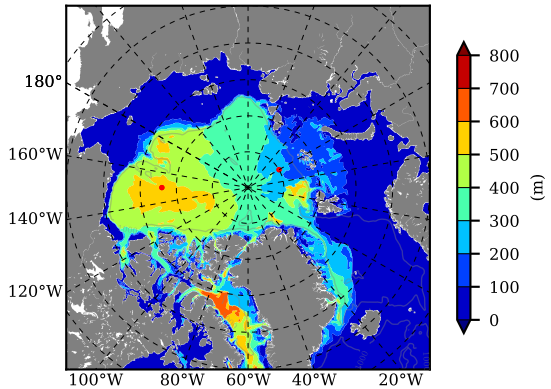

ILBOXE69 AW Max Temp over
2010

AW Max Temp from
PHC 3.0

ILBOXE69 AW Max Temp depth

AW Max Temp depth from
PHC 3.0