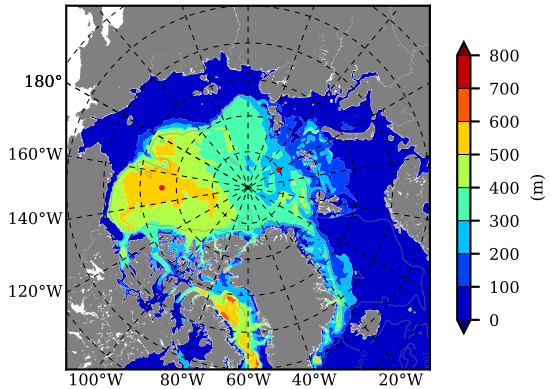

ILBOXE69 AW Max Temp over  
2011

AW Max Temp from  
PHC 3.0

ILBOXE69 AW Max Temp depth

AW Max Temp depth from  
PHC 3.0