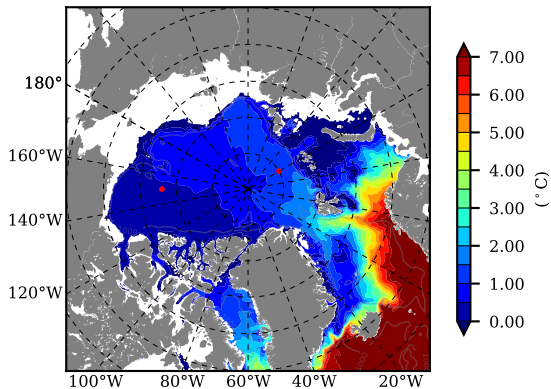

ILBOXE69 AW Max Temp over  
2011

AW Max Temp from  
PHC 3.0

ILBOXE69 AW Max Temp depth

AW Max Temp depth from  
PHC 3.0