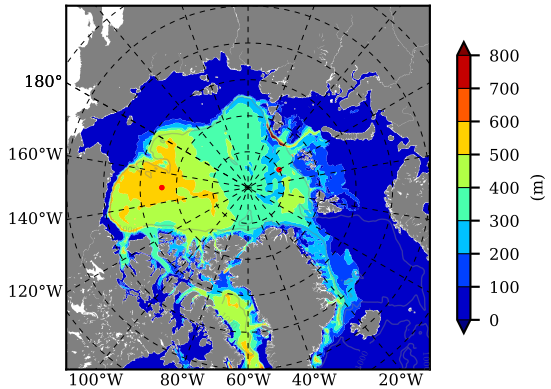

ILBOXE69 AW Max Temp over
2012

AW Max Temp from
PHC 3.0

ILBOXE69 AW Max Temp depth

AW Max Temp depth from
PHC 3.0