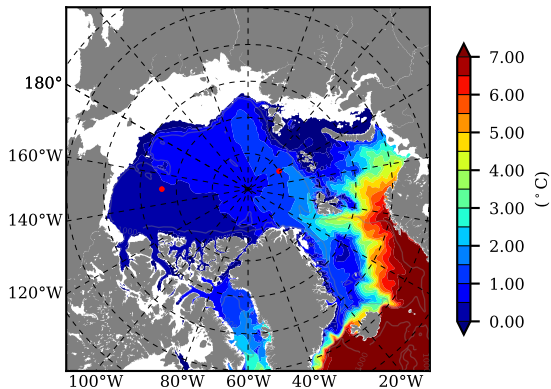

ILBOXE69 AW Max Temp over
2012

AW Max Temp from
PHC 3.0

ILBOXE69 AW Max Temp depth

AW Max Temp depth from
PHC 3.0