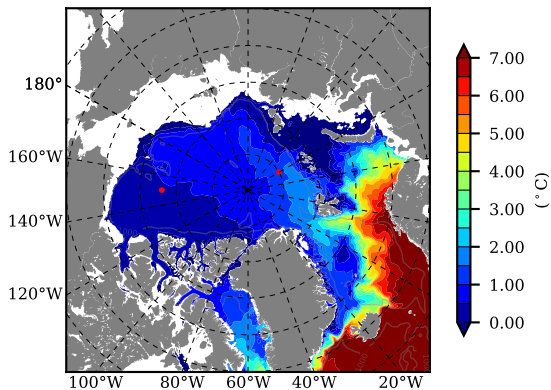

ILBOXE69 AW Max Temp over
2013

AW Max Temp from
PHC 3.0

ILBOXE69 AW Max Temp depth

AW Max Temp depth from
PHC 3.0