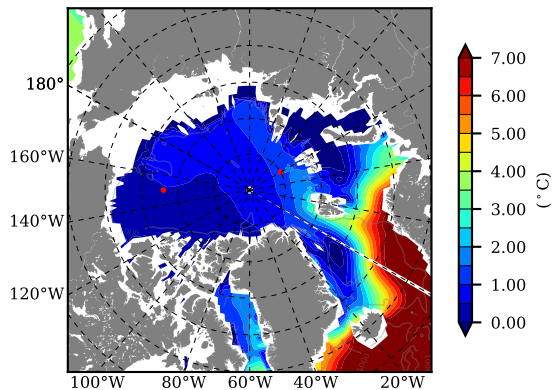

ILBOXE69 AW Max Temp over
2013

AW Max Temp from
PHC 3.0

ILBOXE69 AW Max Temp depth

AW Max Temp depth from
PHC 3.0