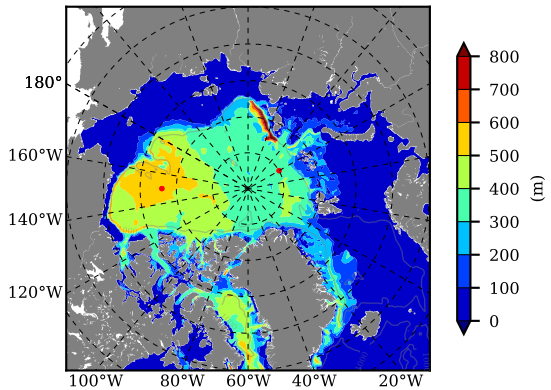

ILBOXE69 AW Max Temp over
2013

AW Max Temp from
PHC 3.0

ILBOXE69 AW Max Temp depth

AW Max Temp depth from
PHC 3.0