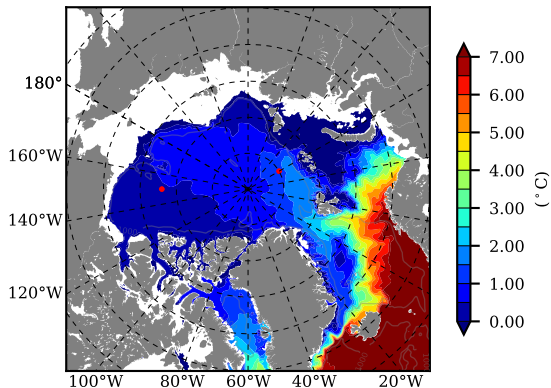

ILBOXE69 AW Max Temp over
2014

AW Max Temp from
PHC 3.0

ILBOXE69 AW Max Temp depth

AW Max Temp depth from
PHC 3.0