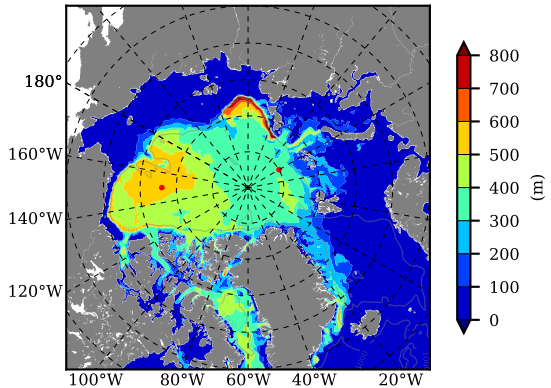

ILBOXE69 AW Max Temp over
2014

AW Max Temp from
PHC 3.0

ILBOXE69 AW Max Temp depth

AW Max Temp depth from
PHC 3.0