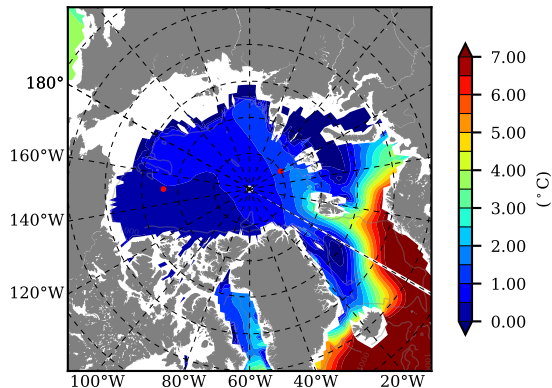

ILBOXE69 AW Max Temp over
2014

AW Max Temp from
PHC 3.0

ILBOXE69 AW Max Temp depth

AW Max Temp depth from
PHC 3.0