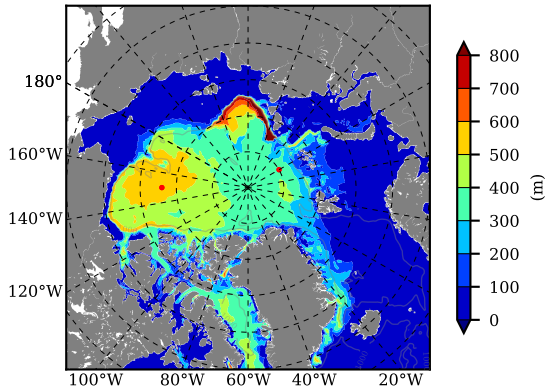

ILBOXE69 AW Max Temp over
2015

AW Max Temp from
PHC 3.0

ILBOXE69 AW Max Temp depth

AW Max Temp depth from
PHC 3.0