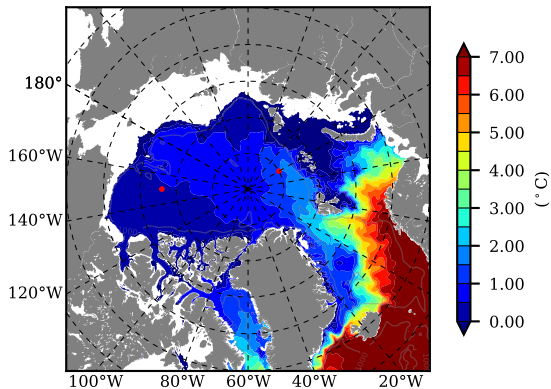

ILBOXE69 AW Max Temp over
2015

AW Max Temp from
PHC 3.0

ILBOXE69 AW Max Temp depth

AW Max Temp depth from
PHC 3.0