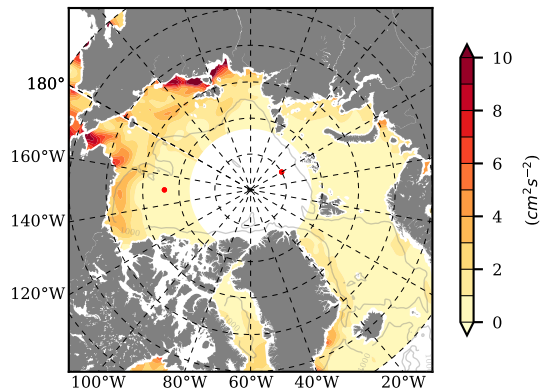

ILBOXE69 mean EKE @ 0 m over  
2010

Mean EKE from Armitage et al. 2017  
2010

mean EKE @ 97 m

mean PSI over  
2010