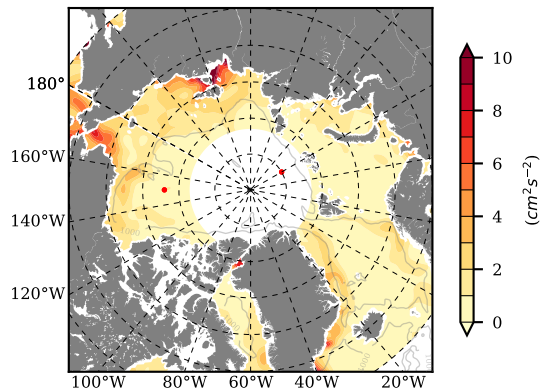

ILBOXE69 mean EKE @ 0 m over
2011

Mean EKE from Armitage et al. 2017
2011

mean EKE @ 97 m

mean PSI over
2011