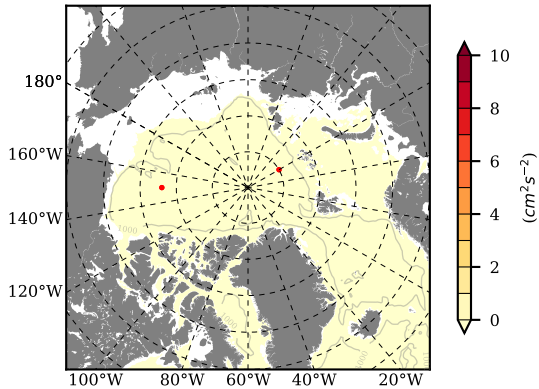

ILBOXE69 mean EKE @ 0 m over  
2012

Mean EKE from Armitage et al. 2017  
2012

mean EKE @ 97 m

mean PSI over  
2012