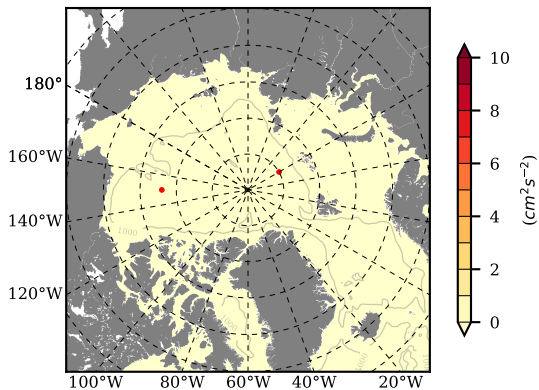

ILBOXE69 mean EKE @ 0 m over  
2012

Mean EKE from Armitage et al. 2017  
2012

mean EKE @ 97 m

mean PSI over  
2012