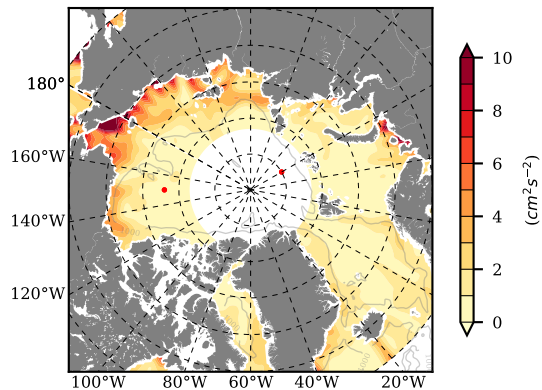

ILBOXE69 mean EKE @ 0 m over  
2012

Mean EKE from Armitage et al. 2017  
2012

mean EKE @ 97 m

mean PSI over  
2012