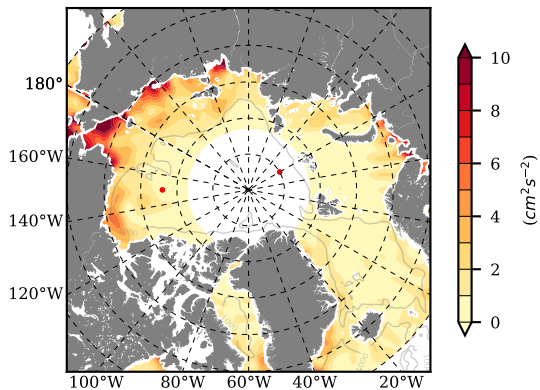

ILBOXE69 mean EKE @ 0 m over
2013

Mean EKE from Armitage et al. 2017
2013

mean EKE @ 97 m

mean PSI over
2013