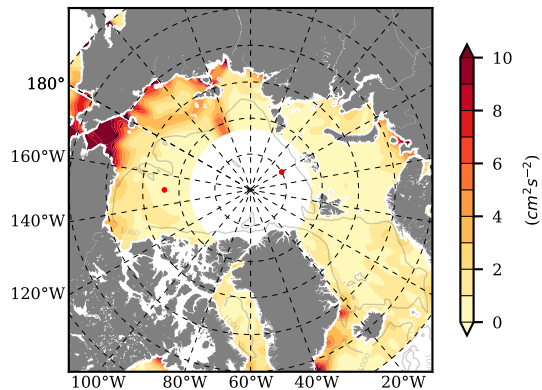

ILBOXE69 mean EKE @ 0 m over
2014

Mean EKE from Armitage et al. 2017
2014

mean EKE @ 97 m

mean PSI over
2014