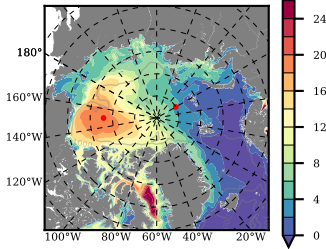

ILBOXE69 mean FWC (m) over 2010

Mean FWC (m) from BG Obs Sys. (Proshutinsky et al. GRL2018) over year 2010

Mean FWC (m) from Init State

ILBOXE69 mean SSH anomaly

Mean DOT from Armitage et al. 2017 2010