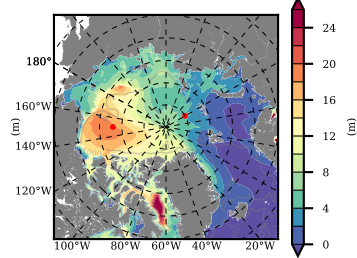

ILBOXE69 mean FWC (m) over 2010

Mean FWC (m) from BG Obs Sys. (Proshutinsky et al. GRL2018) over year 2010

Mean FWC (m) from Init State

ILBOXE69 mean SSH anomaly

Mean DOT from Armitage et al. 2017 2010