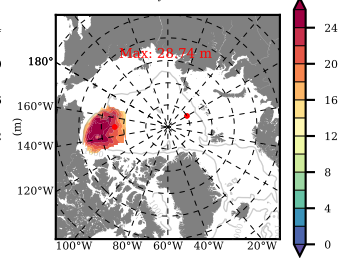

ILBOXE69 mean FWC (m) over 2010

Mean FWC (m) from BG Obs Sys. (Proshutinsky et al. GRL2018) over year 2010

Mean FWC (m) from Init State

ILBOXE69 mean SSH anomaly

Mean DOT from Armitage et al. 2017 2010