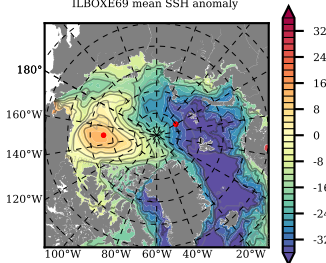

ILBOXE69 mean FWC (m) over 2010

Mean FWC (m) from BG Obs Sys. (Proshutinsky et al. GRL2018) over year 2010

Mean FWC (m) from Init State

ILBOXE69 mean SSH anomaly

Mean DOT from Armitage et al. 2017 2010