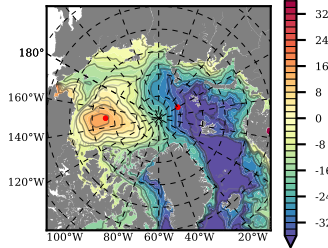

ILBOXE69 mean FWC (m) over 2011

Mean FWC (m) from BG Obs Sys. (Proshutinsky et al. GRL2018) over year 2011

Mean FWC (m) from Init State

ILBOXE69 mean SSH anomaly

Mean DOT from Armitage et al. 2011