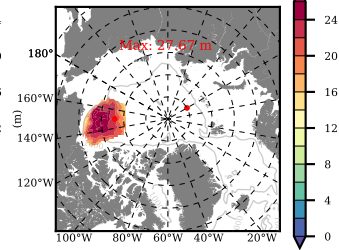

ILBOXE69 mean FWC (m) over 2011

Mean FWC (m) from BG Obs Sys. (Proshutinsky et al. GRL2018) over year 2011

Mean FWC (m) from Init State

ILBOXE69 mean SSH anomaly

Mean DOT from Armitage et al. 2011