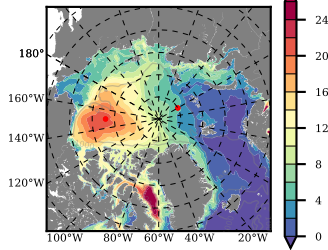

ILBOXE69 mean FWC (m) over 2011

Mean FWC (m) from BG Obs Sys. (Proshutinsky et al. GRL2018) over year 2011

Mean FWC (m) from Init State

ILBOXE69 mean SSH anomaly

Mean DOT from Armitage et al. 2011