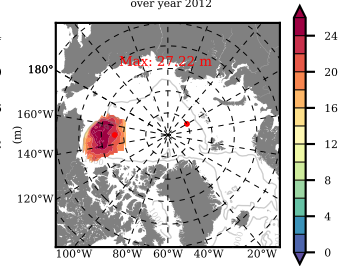

ILBOXE69 mean FWC (m) over 2012

Mean FWC (m) from BG Obs Sys. (Proshutinsky et al. GRL2018) over year 2012

Mean FWC (m) from Init State

ILBOXE69 mean SSH anomaly

Mean DOT from Armitage et al. 2017 2012