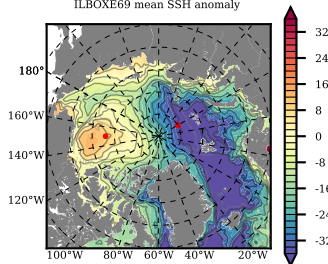

ILBOXE69 mean FWC (m) over 2012

Mean FWC (m) from BG Obs Sys. (Proshutinsky et al. GRL2018) over year 2012

Mean FWC (m) from Init State

ILBOXE69 mean SSH anomaly

Mean DOT from Armitage et al. 2017 2012