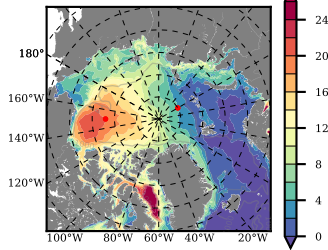

ILBOXE69 mean FWC (m) over 2012

Mean FWC (m) from BG Obs Sys. (Proshutinsky et al. GRL2018) over year 2012

Mean FWC (m) from Init State

ILBOXE69 mean SSH anomaly

Mean DOT from Armitage et al. 2017 2012