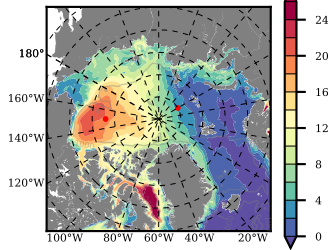

ILBOXE69 mean FWC (m) over 2013

Mean FWC (m) from BG Obs Sys. (Proshutinsky et al. GRL2018) over year 2013

Mean FWC (m) from Init State

ILBOXE69 mean SSH anomaly

Mean DOT from Armitage et al. 2013