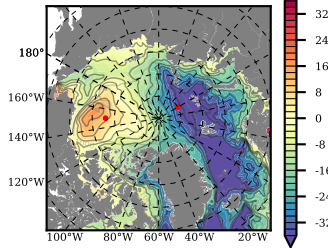

ILBOXE69 mean FWC (m) over 2013

Mean FWC (m) from BG Obs Sys. (Proshutinsky et al. GRL2018) over year 2013

Mean FWC (m) from Init State

ILBOXE69 mean SSH anomaly

Mean DOT from Armitage et al. 2013