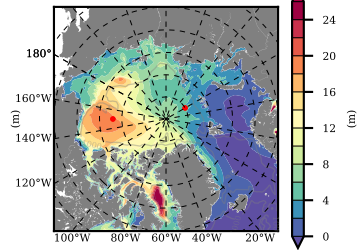

ILBOXE69 mean FWC (m) over 2013

Mean FWC (m) from BG Obs Sys. (Proshutinsky et al. GRL2018) over year 2013

Mean FWC (m) from Init State

ILBOXE69 mean SSH anomaly

Mean DOT from Armitage et al. 2013