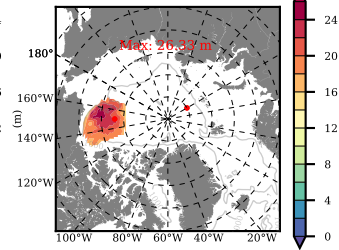

ILBOXE69 mean FWC (m) over 2013

Mean FWC (m) from BG Obs Sys. (Proshutinsky et al. GRL2018) over year 2013

Mean FWC (m) from Init State

ILBOXE69 mean SSH anomaly

Mean DOT from Armitage et al. 2013