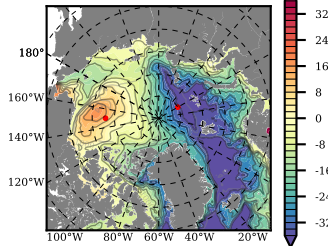

ILBOXE69 mean FWC (m) over 2014

Mean FWC (m) from BG Obs Sys. (Proshutinsky et al. GRL2018) over year 2014

Mean FWC (m) from Init State

ILBOXE69 mean SSH anomaly

Mean DOT from Armitage et al. 2014