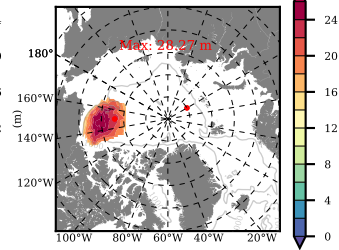

ILBOXE69 mean FWC (m) over 2014

Mean FWC (m) from BG Obs Sys. (Proshutinsky et al. GRL2018) over year 2014

Mean FWC (m) from Init State

ILBOXE69 mean SSH anomaly

Mean DOT from Armitage et al. 2014