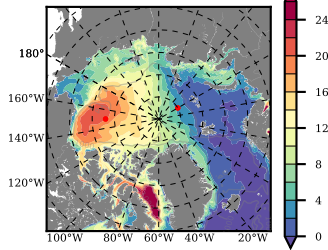

ILBOXE69 mean FWC (m) over 2014

Mean FWC (m) from BG Obs Sys. (Proshutinsky et al. GRL2018) over year 2014

Mean FWC (m) from Init State

ILBOXE69 mean SSH anomaly

Mean DOT from Armitage et al. 2014