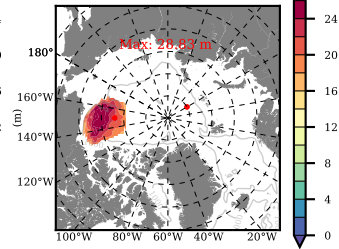

ILBOXE69 mean FWC (m) over 2015

Mean FWC (m) from BG Obs Sys. (Proshutinsky et al. GRL2018) over year 2015

Mean FWC (m) from Init State

ILBOXE69 mean SSH anomaly

Mean DOT from Armitage et al. 2017 2003-2014