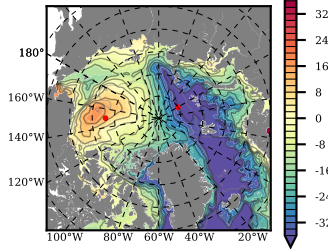

ILBOXE69 mean FWC (m) over 2015

Mean FWC (m) from BG Obs Sys. (Proshutinsky et al. GRL2018) over year 2015

Mean FWC (m) from Init State

ILBOXE69 mean SSH anomaly

Mean DOT from Armitage et al. 2017 2003-2014