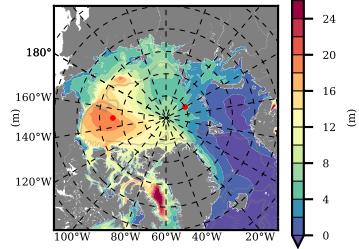

ILBOXE69 mean FWC (m) over 2015

Mean FWC (m) from BG Obs Sys. (Proshutinsky et al. GRL2018) over year 2015

Mean FWC (m) from Init State

ILBOXE69 mean SSH anomaly

Mean DOT from Armitage et al. 2017 2003-2014