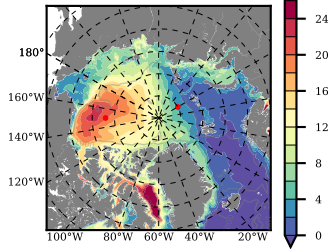

ILBOXE69 mean FWC (m) over 2015

Mean FWC (m) from BG Obs Sys. (Proshutinsky et al. GRL2018) over year 2015

Mean FWC (m) from Init State

ILBOXE69 mean SSH anomaly

Mean DOT from Armitage et al. 2017 2003-2014